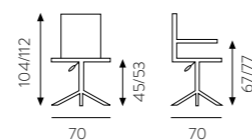

Art. 915/B

bassa - basse - low