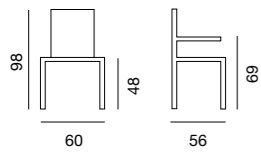

Médailleon

TESSUTI VEDI
TISSUS VOIR
FABRICS SEE
pag. 110

MILANO collection

L54-P55-HS47-HT92

TESSUTI VEDI
TISSUS VOIR
FABRICS SEE
pag. 110

L46-P55-HS47-HT92

NORMALMENTE IN PRONTA CONSEGNA
NORMALEMENT EN STOCK | USUALLY IN STOCK
COME FOTO - COMME PHOTO - SAME PICTURE

TESSUTO CLIENTE VEDI
TISSU CLIENT VOIR
CUSTOMER FABRIC SEE
pag. 110