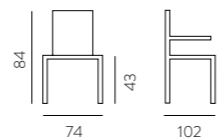

Art. 396 Candy pouf