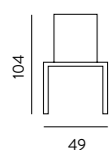

Art. 127 Billionaire Cool

NORMALMENTE IN PRONTA CONSEGNA
NORMALEMENT EN STOCK | USUALLY IN STOCK