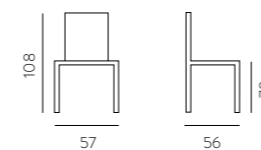

NORMALMENTE IN PRONTA CONSEGNA
NORMALEMENT EN STOCK | USUALLY IN STOCK

Art. 523 **Cell Stool**