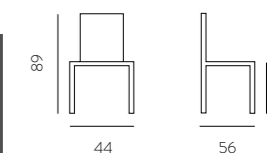

NORMALMENTE IN PRONTA CONSEGNA
NORMALEMENT EN STOCK | USUALLY IN STOCK