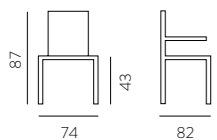

NORMALMENTE IN PRONTA CONSEGNA
NORMALEMENT EN STOCK | USUALLY IN STOCK

NORMALMENTE IN PRONTA CONSEGNA
NORMALEMENT EN STOCK | USUALLY IN STOCK

Art. 390 Gretel