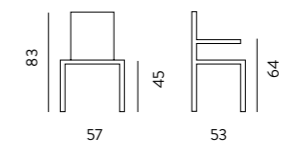

MILANO collection

Art. 324.49HP **Daria BR**

L54-P55-HS47-HT92

TESSUTI VEDI
TISSUS VOIR
FABRICS SEE
pag. 110

Art. 324.49H **Daria Chair**

L46-P55-HS47-HT92

Art. 365 **Manuela**

NORMALMENTE IN PRONTA CONSEGNA
NORMALEMENT EN STOCK | USUALLY IN STOCK
COME FOTO - COMME PHOTO - SAME PICTURE