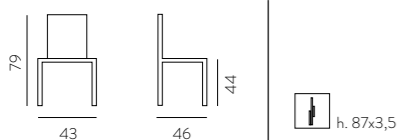

NORMALMENTE IN PRONTA CONSEGNA
NORMALEMENT EN STOCK | USUALLY IN STOCK