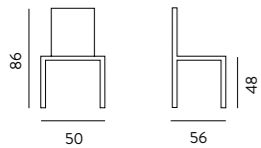

MILANO collection

Art. 327.1430 Firenze Chair
 L47-P54-HS46-HT82

Art. 327.3430
 Firenze Stool
 L47-P52-HS81-HT101

BICOLOR

Art. 327.2430 Firenze P
 L60-P61-HS46-HT80-HB67

Art. 327.1432 Firenze XL
 L60-P61-HS46-HT80