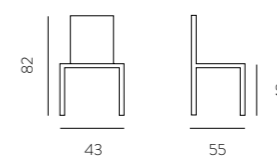

Realizzabile stoffa cliente
Disponible avec votre tissu
Available with your fabric
pag. 110