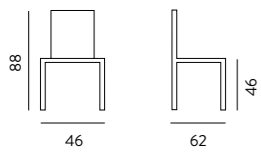

bianco tortora chiaro tortora fango titanio

NORMALMENTE IN PRONTA CONSEGNA
NORMALEMENT EN STOCK | USUALLY IN STOCK

bianco tortora Fast titanio

bianco tortora chiaro

grigio titanio nero

NORMALMENTE IN PRONTA CONSEGNA
NORMALEMENT EN STOCK | USUALLY IN STOCK