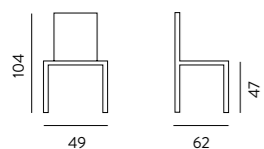

una nostra realizzazione
notre réalisation | our realization

esempio di progetto su misura
exemple de projet sur mesure
example of a customized project

Art. 124 Billionaire

NORMALMENTE IN PRONTA CONSEGNA
NORMALEMENT EN STOCK | USUALLY IN STOCK

Realizzabile stoffa cliente
Disponibile avec votre tissu
Available with your fabric
pag. 110