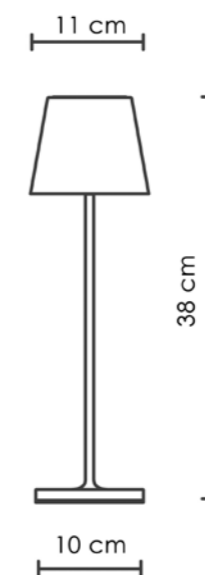

Art. 1803 Balls

- uso indoor e outdoor
- cambiano colore a scelta fisso o sequenziale
- alimentazione a batteria ricaricabile

- PALLA Ø 32
- PALLA Ø 50
- SECCHIELLO GHIACCIO Ø 32 h.35

- INDOOR AND OUTDOOR SUITABLE
- ADAPTE POUR L'INTERIEUR ET L'EXTERIEUR
- COLOUR LED LIGHT KIT
- KIT LED VARIATEURS DE COULEURS

- Diam. 32
- Diam. 50
- ICE BUCKET
- SEAU À CHAMPAGNE Diam. 32 H. 35
- (with rechargeable base / avec base rechargeable)

NORMALMENTE IN PRONTA CONSEGNA
NORMALEMENT EN STOCK | USUALLY IN STOCK

Art. 1802 Tondina

NORMALMENTE IN PRONTA CONSEGNA
NORMALEMENT EN STOCK | USUALLY IN STOCK

INDOOR / OUTDOOR
TOP QUALITY

DURATA 9 ORE

si spegne e
si regola
con un touch