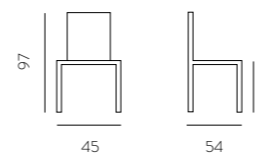

Art. 202 **Italia**

NORMALMENTE IN PRONTA CONSEGNA
NORMALEMENT EN STOCK | USUALLY IN STOCK

gambe metallo verniciate in tinta
pieds en métal peints de la même couleur
metal legs painted in the same color