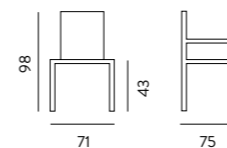

Art. 420/S
Sweet Home