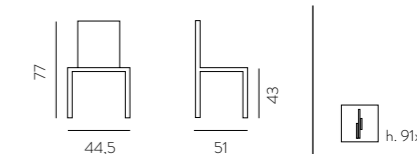

struttura cromo/polipropilene traslucido
chrome structure / translucent polypropylene