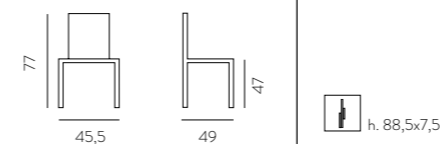

NORMALMENTE IN PRONTA CONSEGNA
NORMALEMENT EN STOCK | USUALLY IN STOCK

Art. 460 **Star**

NORMALMENTE IN PRONTA CONSEGNA
NORMALEMENT EN STOCK | USUALLY IN STOCK