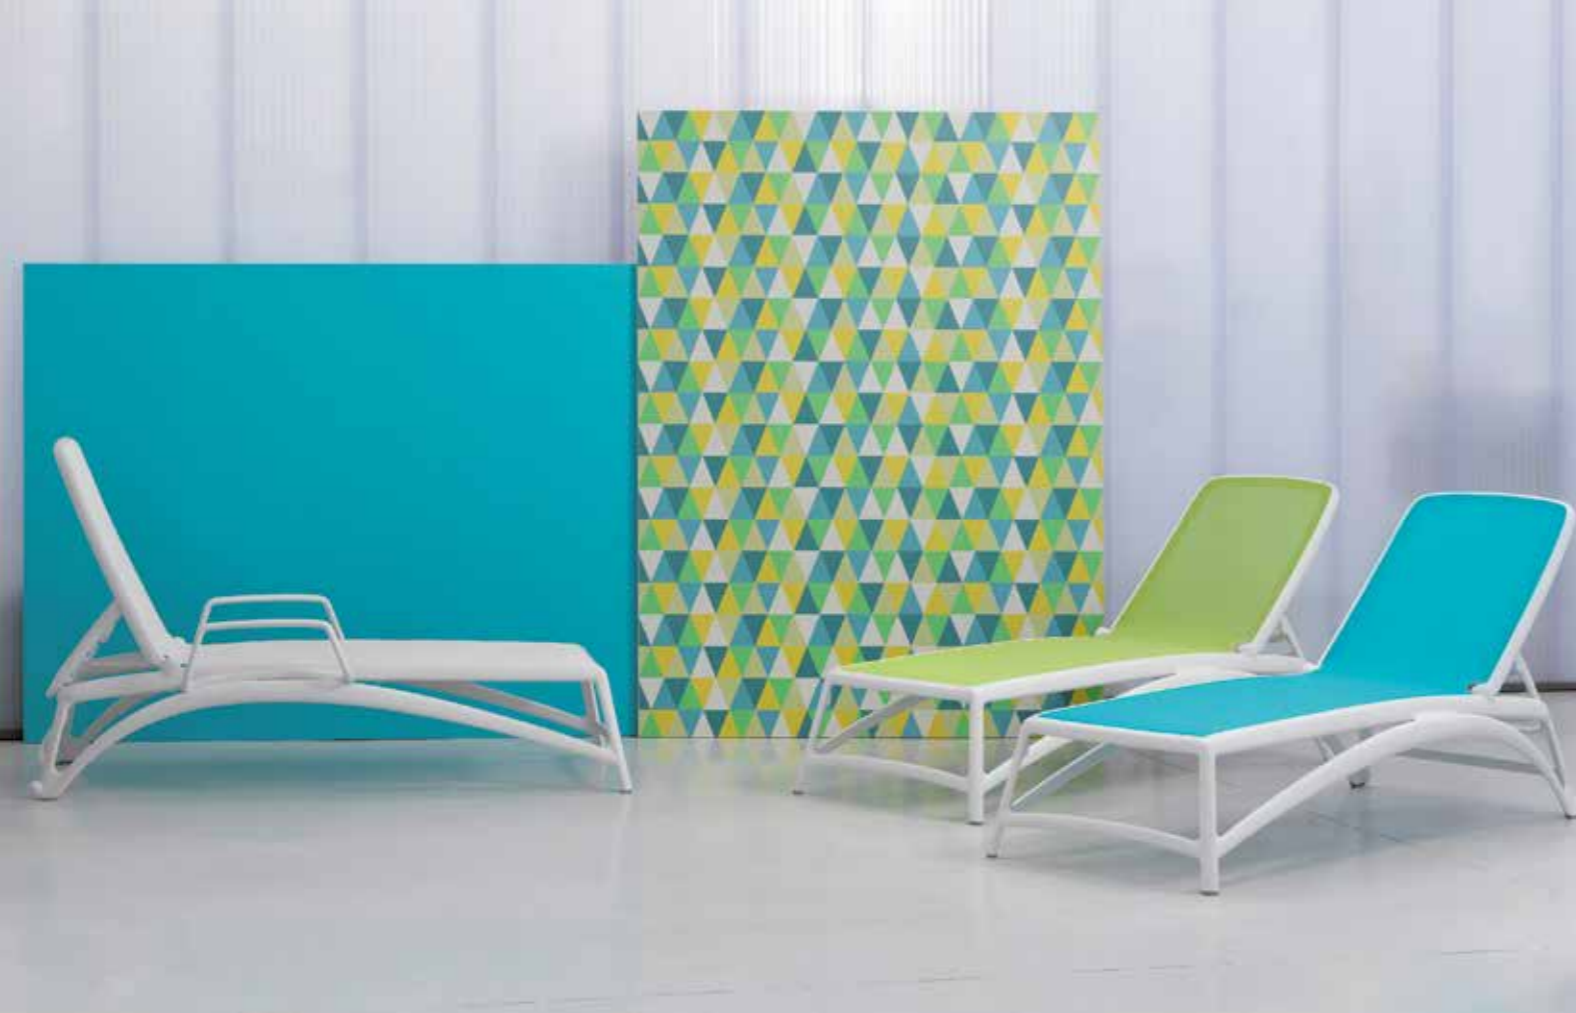

Art. 1120/15 **Atlas Bed**
171/204 x 70