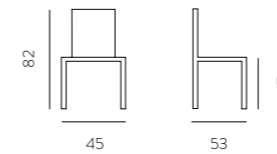

Art. 320/7 Roberta