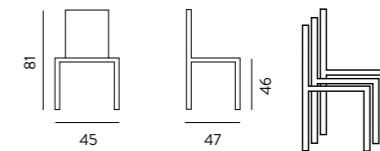

NORMALMENTE IN PRONTA CONSEGNA
NORMALEMENT EN STOCK | USUALLY IN STOCK