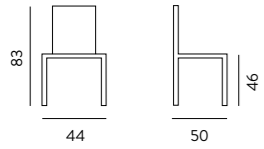

NORMALMENTE IN PRONTA CONSEGNA
NORMALEMENT EN STOCK | USUALLY IN STOCK

Art. 088 Cream

STOFFE VEDI PAG. 110
TISSUS VOIR PAGE
FABRICS SEE PAGE