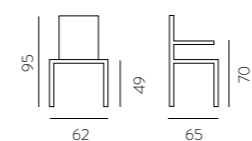

Art. 915/C

cantilever