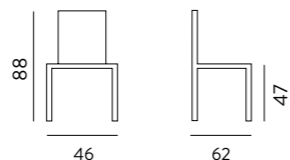

Art. 296 **Giada**

STRUTTURA CROMATA
STRUCTURE CHROME

bianco

sabbia

grigio titanio

nero