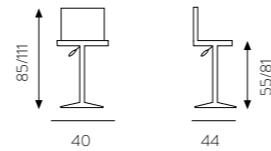

Art. 575 Maxim

Ecopelle
colori speciali: