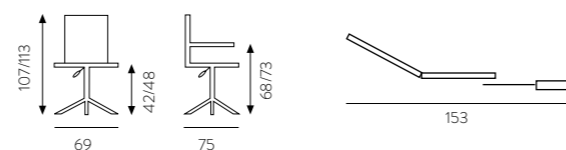

NORMALMENTE IN PRONTA CONSEGNA
NORMALEMENT EN STOCK | USUALLY IN STOCK

cuscinio regolabile - cuciture a contrasto
adjustable cushion - White stitching
Cousin réglable - Coutures blanches

Art. 923 Revolving