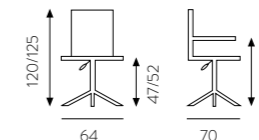

Art. 923 Revolving

- **SEDILE GIREVOLE CON ALZO A GAS**
  SWIVEL HEIGHT ADJUSTABLE / REGLABLE EN HAUTEUR ET PIVOTANT
- **MECCANISMO BASCULANTE**
  TILTING MECHANISM / MECANISME BASCULANT
- **BASE: IN FUSIONE CROMATA**
  STRUCTURE: CHROME / CHROME
- **SCHIENALE: ECOPELLE**
- **SEDILI: PELLE nera**
  SEAT / ASSISE:
  GENUINE LEATHER Black
  (Back of chair: Soft eco-leather Black)
  CUIR VERITABLE Noir
  (Arrière du dossier en ecopelle noire)