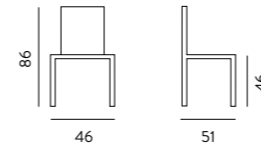

NORMALMENTE IN PRONTA CONSEGNA
NORMALEMENT EN STOCK | USUALLY IN STOCK

Art. 088 Cream

STOFFE VEDI PAG. 110
TISSUS VOIR PAGE
FABRICS SEE PAGE

Art. 078 Navigli

COLORI LEGNO VEDI PAG. 108
COULEURS DU BOIS VOIR PAGE
WOOD FINISHES SEE PAGE

MILANO collection

STOFFE VEDI PAG. 110
TISSUS VOIR PAGE
FABRICS SEE PAGE

MILANO collection

COLORI LEGNO VEDI PAG. 108
COULEURS DU BOIS VOIR PAGE
WOOD FINISHES SEE PAGE