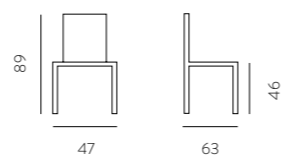

Art. 130 **Finland**