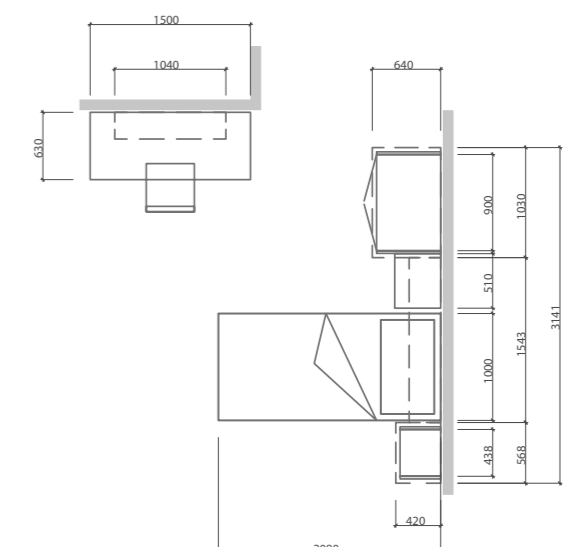

FINITURA PATINATO / OCEANO

COMPOSIZIONE ARMADIO ANTE BATTENTI CON MENSOLE PONTE E LIBRERIA, LETTO "SARAH" DA CM 90, COMODINO, SCRIVANIA DA CM 130 CON CASSETTIERA, SEDIA E LIBRERIA "SUSY".

Hinged door wardrobe composition with overhead shelves and bookcase, 90 cm "Sarah" bed, nightstand, 130 cm desk with drawer unit, chair and "Susy" bookcase.