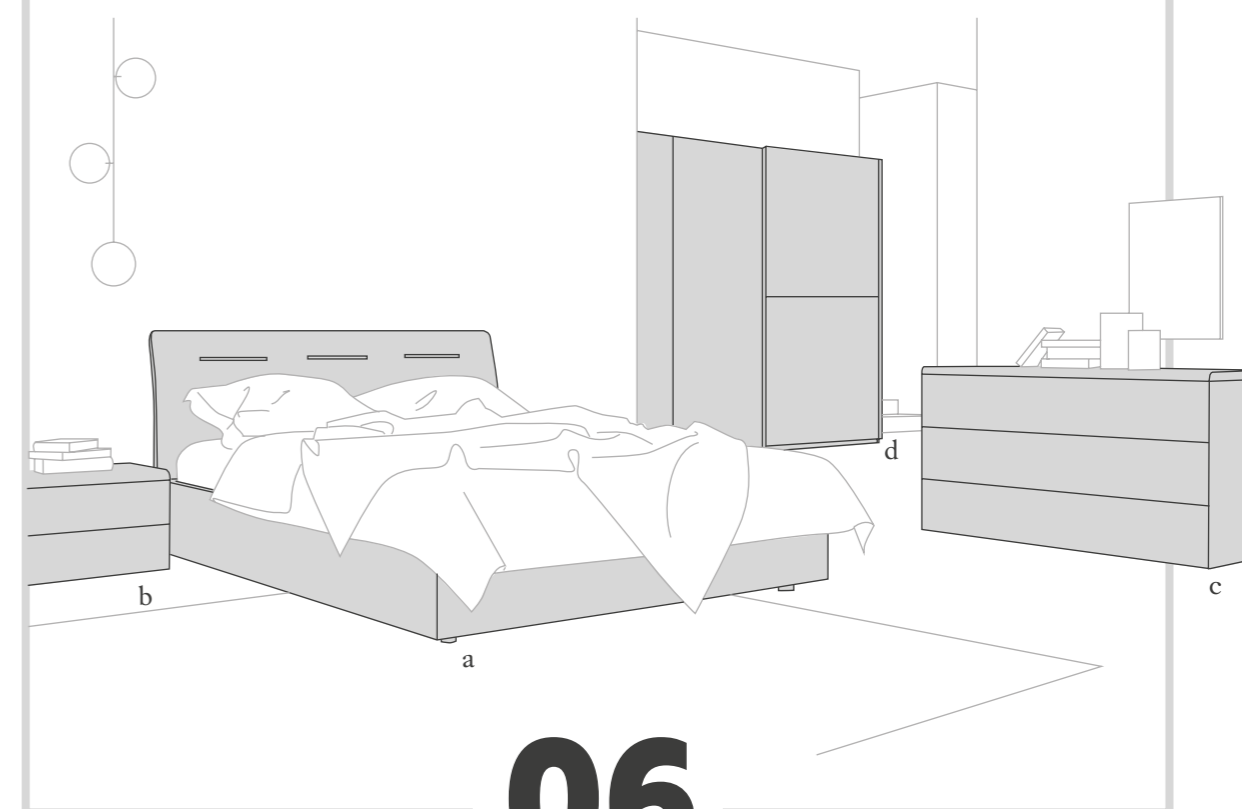

Letto Curve, Gruppo Joy, Armadio scorrevole Tria

Finiture / finishes: Materico Olmo Cenere, Melaminico Tortora

Elementi / elements: a - Letto Curve in Materico Olmo Cenere con giroletto D
b - Comodini Joy in Materico Olmo Cenere
c - Comò Joy in Materico Olmo Cenere
d - Armadio scorrevole Tria in Melaminico Tortora e Olmo Cenere

a - Bed Curve material touch finish Olmo Cenere with bed-ring D
b - Chest of drawers Joy, material touch finish Olmo Cenere
c - Bedside tables Joy, material touch finish Olmo Cenere
d - Wardrobe with sliding doors Tria, melamine Tortora and Olmo Cenere