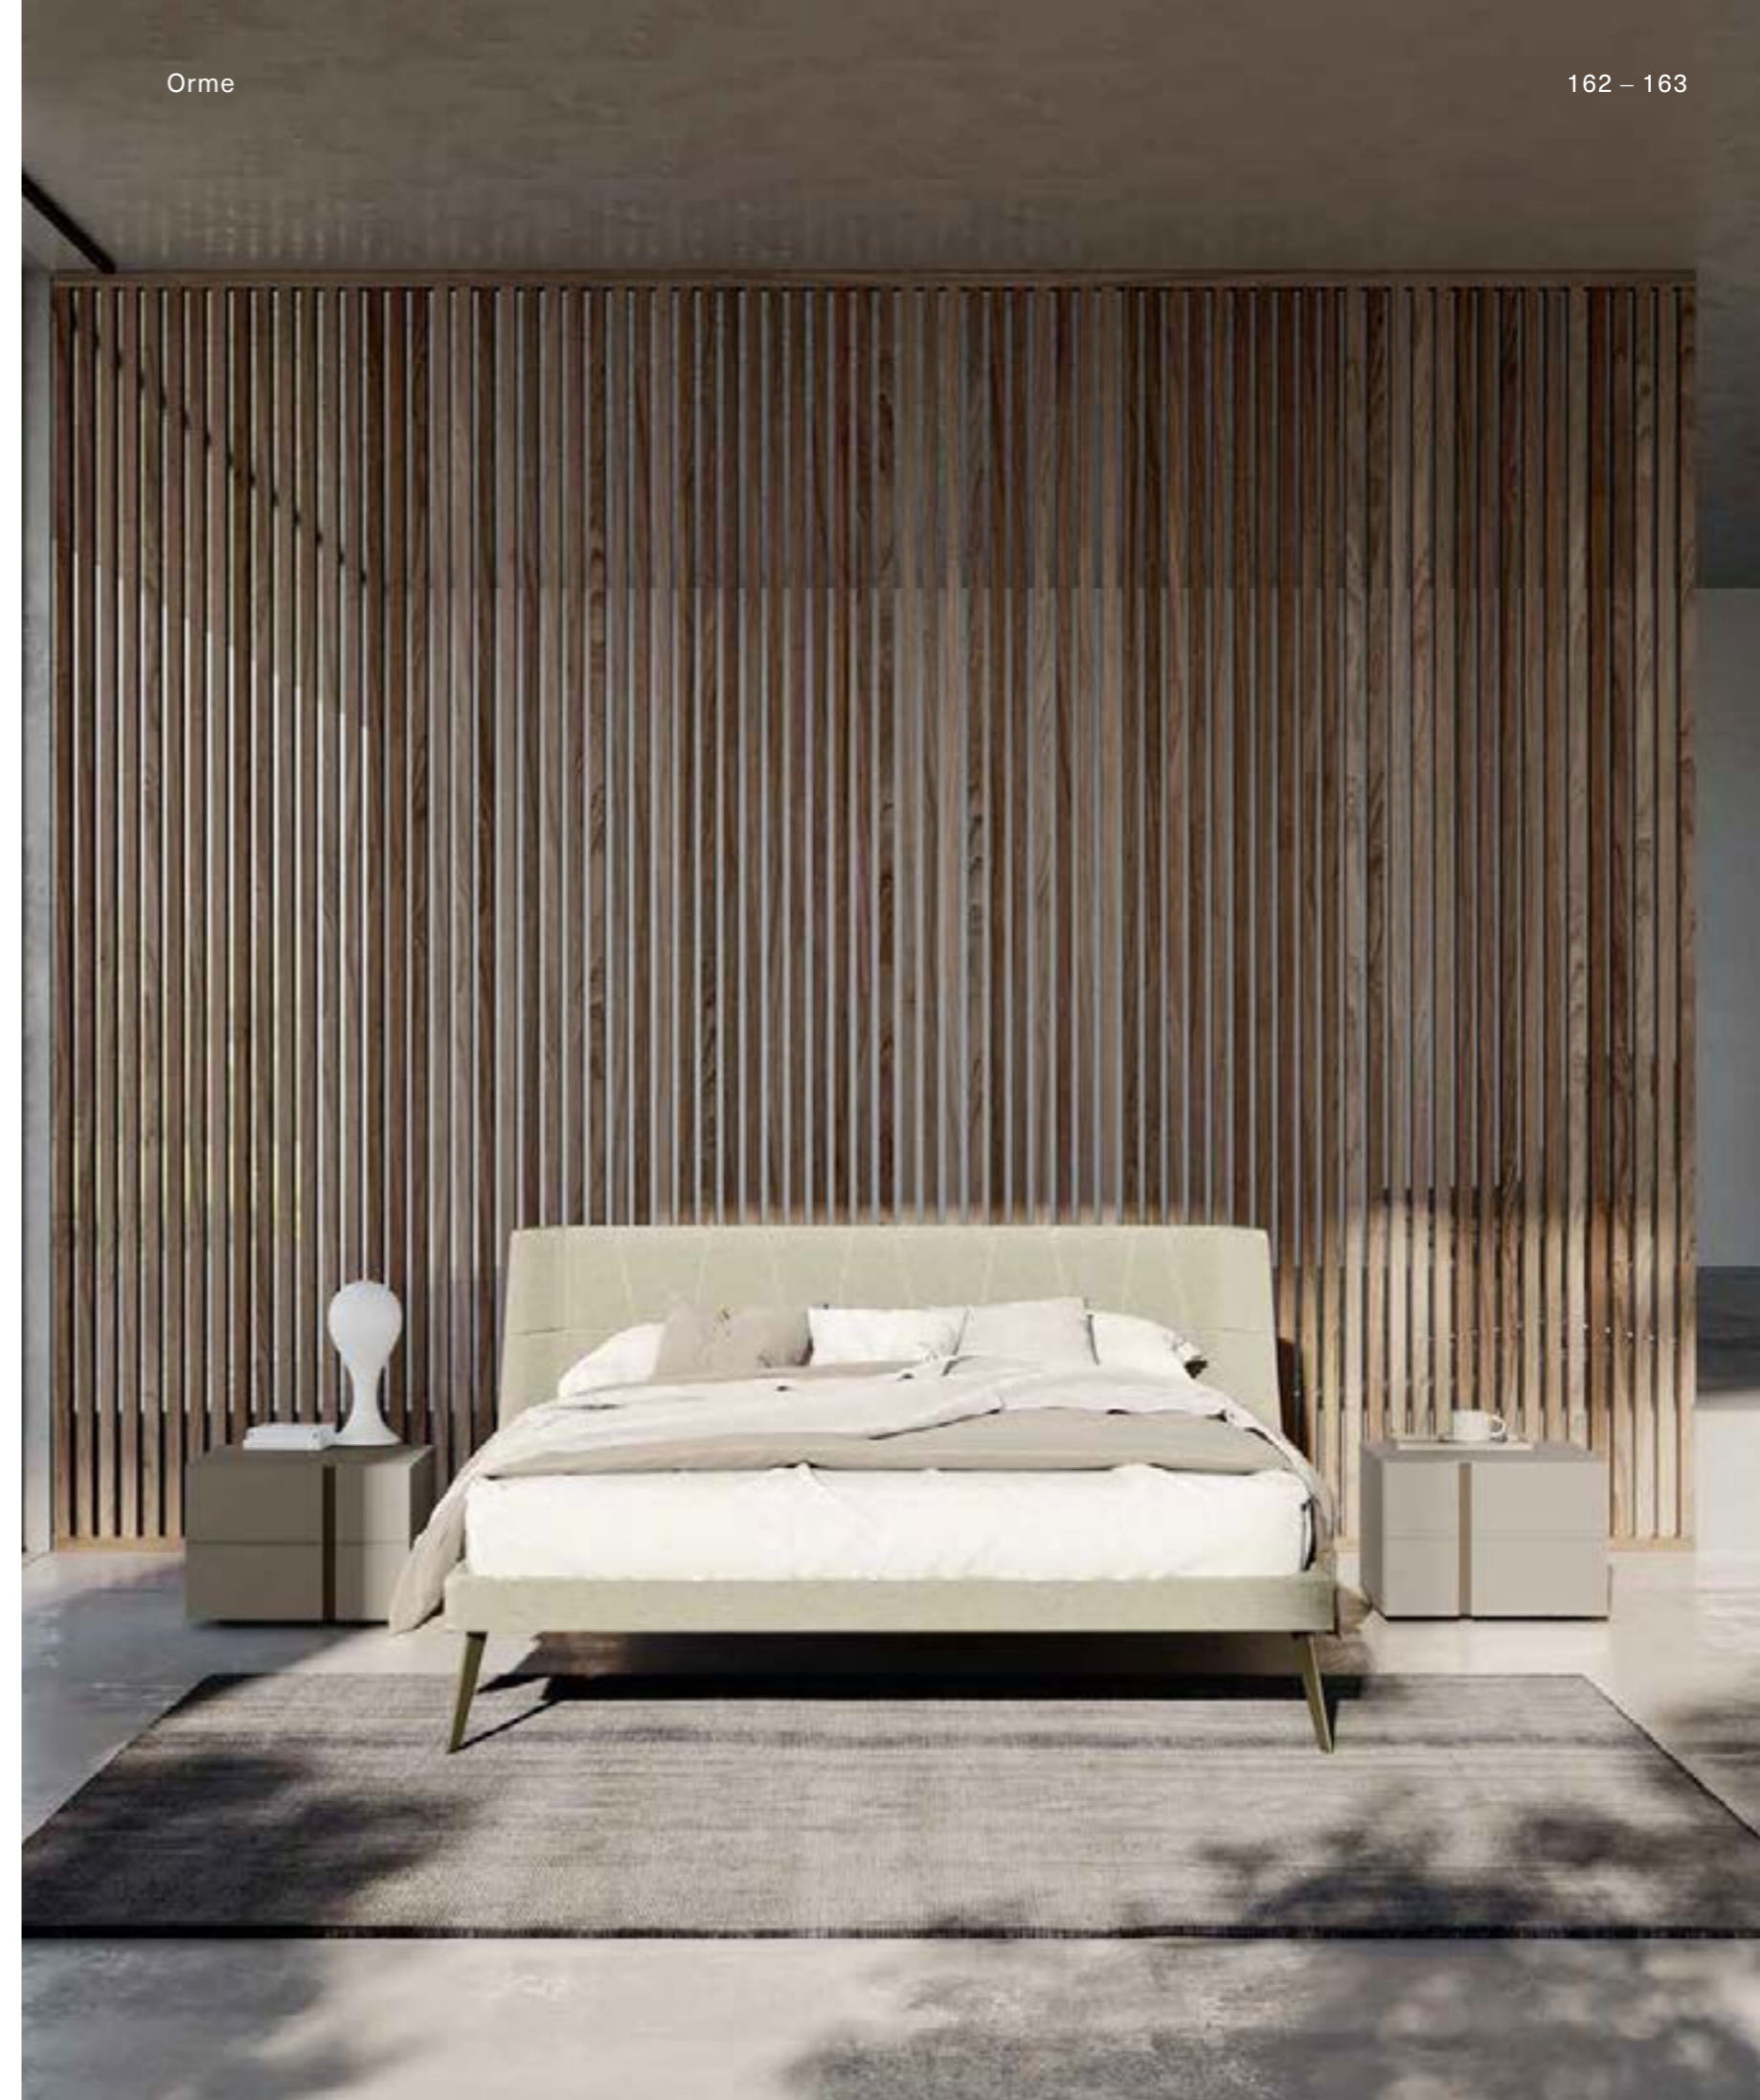

— Night 16

Letto Flo, gruppo Virgo

IT – La testiera del letto Flo si chiude verso l'interno per isolare un rassicurante rifugio, disponibile con cuciture a contrasto che accentuano le forme e impreziosita da un disegno raffinato di cuciture sulla parte superiore. L'atmosfera che, insieme al gruppo Virgo, si presenta è di carattere elegante e formale, sdrammatizzata dalle tonalità fresche del tessuto utilizzato per l'imbottitura del letto.

EN – The headboard on the Flo bed folds inward to create a reassuring refuge. It comes with contrasting sewing that accentuates its shape and forms a refined pattern on the upper part. Matched with items from the Virgo night set, the atmosphere is elegant and formal, played down by the fresh colours of the bed's fabric upholstery.

Finiture/Finishes

Letto Flo in tessuto Oregon S032, giroletto in tessuto Oregon S032 e piede in metallo brunito. Gruppo Virgo in materico Cotto e laccato opaco Terra.

/Flo bed in Oregon S032 fabric, bed frame in Oregon S032 fabric and burnished metal leg. Virgo night set in Cotto wood melamine and Terra matt lacquer finish.

Orme

162 – 163