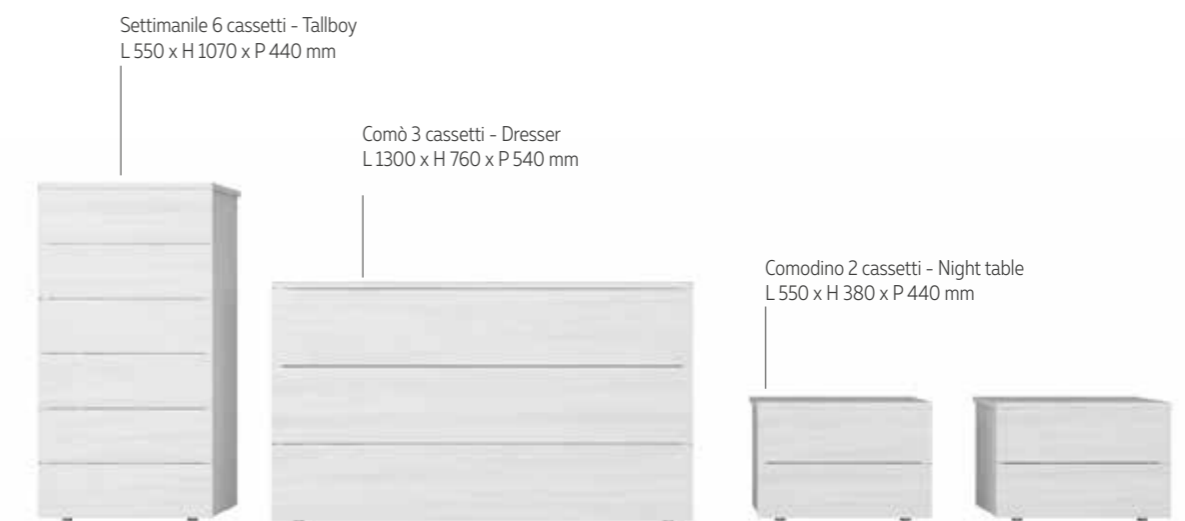

Finiture - Finishes

Materico: Olmo Sbiancato / Olmo Chiaro / Olmo Cenere
Melaminico: Bianco / Tortora / Platino
Laccato opaco: Bianco / Perla / Sahara / Sabbia / Ecrù / Titanio
Laccato lucido: Bianco / Sabbia
Dekor: Spatolato Tortora / Pietra Smeraldo (solo per frontali)