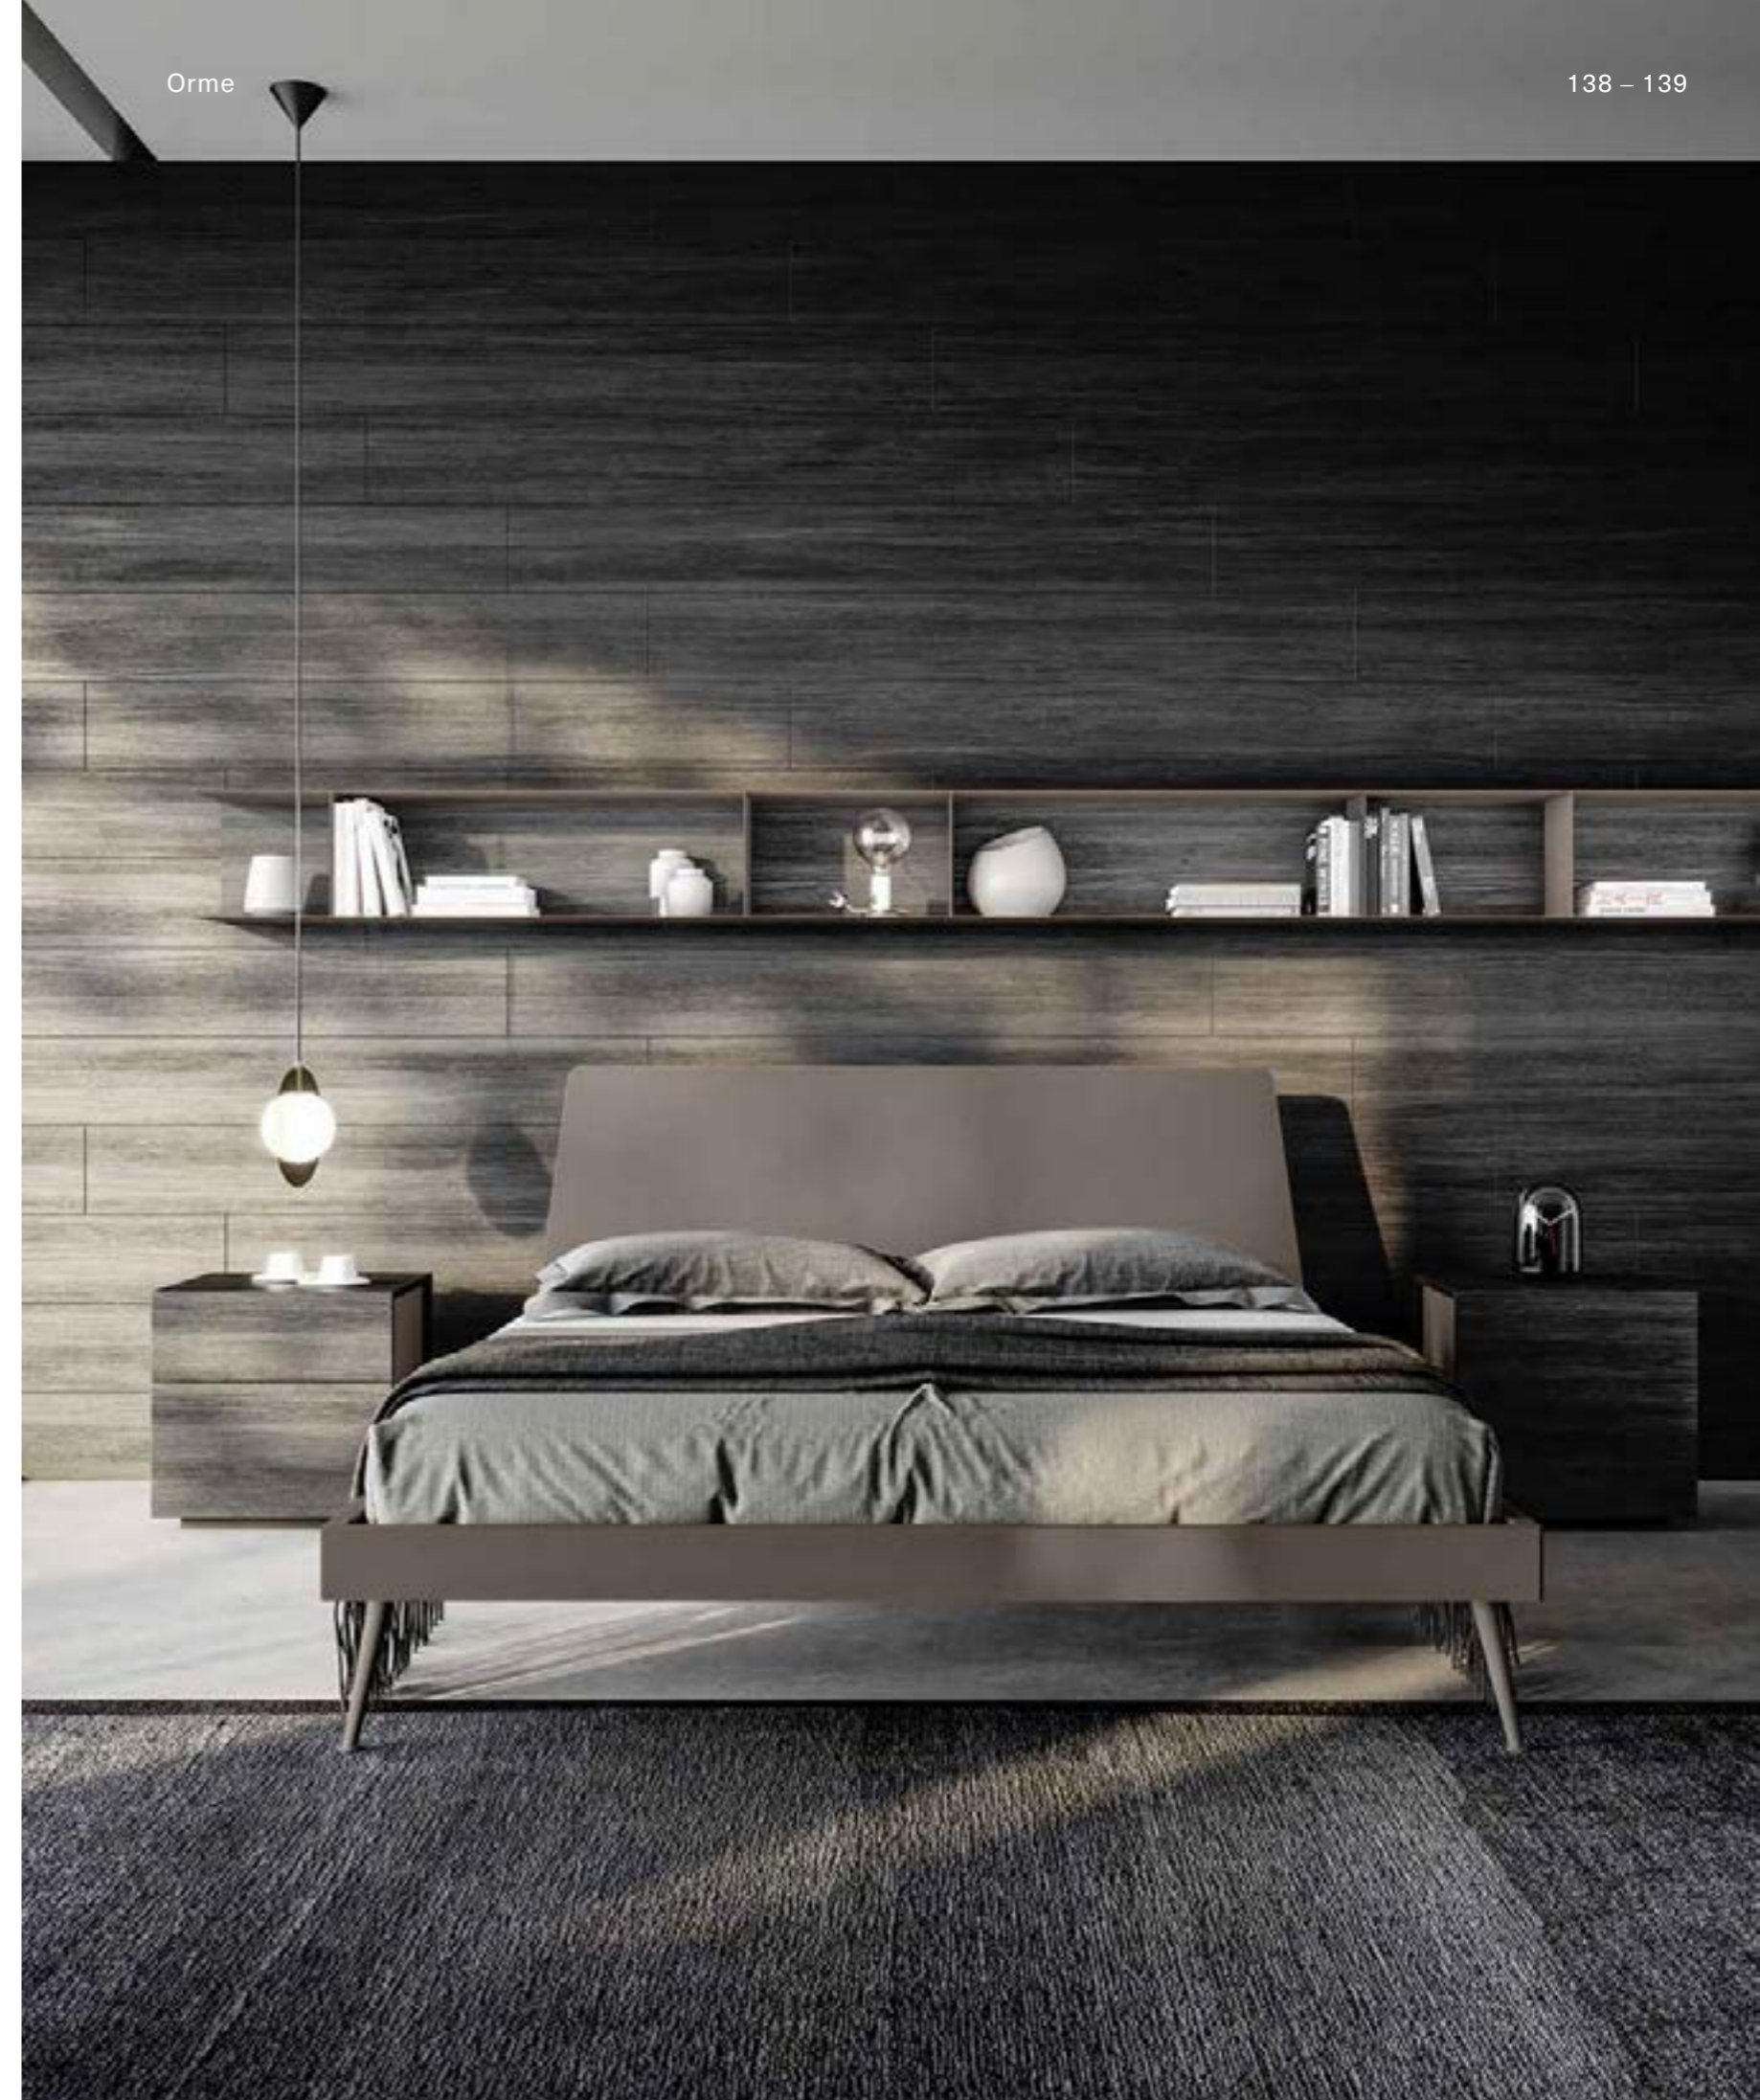

— Night 14

Letto Olivia, gruppo Margò

IT – In finitura Laccato Argilla il letto Olivia si presenta come una vivace macchia di colore inserita in un contesto sobrio ed elegante. Semplice ma allo stesso tempo unico questo letto si propone in tutte le finiture laccate e melaminiche disponibili e gioca in perfetta armonia con il gruppo Margò altrettanto essenziale nella forma ma risultato di un preciso studio ergonomico sull'apertura dei frontali cassetto.

EN – With its Argilla lacquered finish, the Olivia bed is a lively touch of colour in a sober, elegant environment. Simple, but nonetheless unique, this bed comes in any of the lacquered or melamine finishes available and matches harmoniously with items from the Margò night set.

Finiture/Finishes

Letto Olivia in laccato opaco Argilla, giroletto Alfa in laccato opaco Argilla. Gruppo Margò in materico Carbone e laccato opaco Argilla.

/Olivia bed in Argilla matt lacquer finish, Alfa bed frame in Argilla matt lacquer finish. Margò night set in Carbone wood melamine and Argilla matt lacquer finish.

Orme

138 – 139