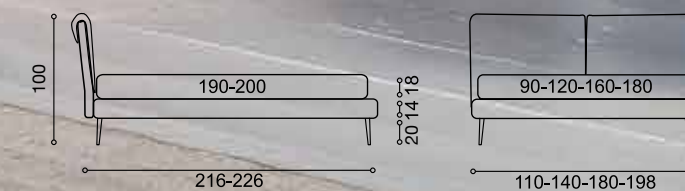

River

Letto River matrimoniale 160x200 cm
giroletto h.14 Art. C90/003 Cat. B
bordo cuscini Art. C12/012 Cat. B

Double River bed 160x200 cm
bedstead h.14 Art. C90/003 Cat. B
headboard cushion with piping Art. C12/012 Cat. B