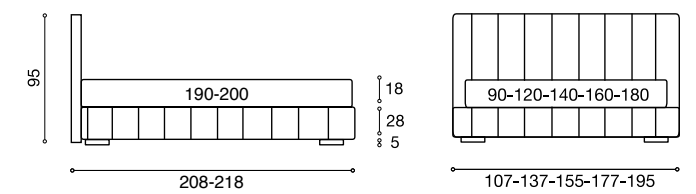

# Master Elegance

Letto Master Elegance matrimoniale 160x200 cm, giroletto h. 28 box Art. B51/009 Cat. B  
 Master Elegance double bed 160x200 cm bedframe h. 28 with storage compartment Art. B51/009 Cat. B

# Master Line

Letto Master Line matrimoniale 160x200 cm.  
giroletto Line h. 28 Art. B28/003 Cat. C

Double bed Master Line 160x200 cm.  
bedframe Line h.28 Art. B28/003 Cat. C