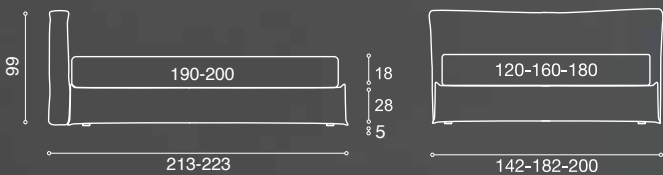

Vega Slim

Letto Vega Slim matrimoniale 160x200 cm.
giroletto h. 28 box Art. C12/008 Cat. B

Vega Slim double bed with container base 160x200 cm
bedframe h. 28 with storage compartment
Art. C12/008 Cat. B