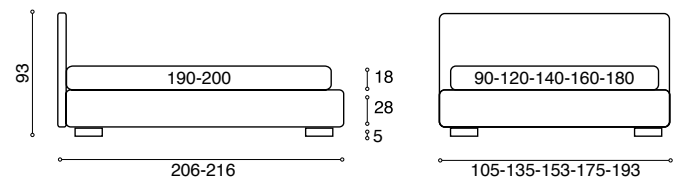

Master

Letto Master matrimoniale 160x200 cm.
giroletto h. 28 box Art. B51/001 Cat. B

Master double bed 160x200 cm
bedframe h. 28 with storage compartment
Art. B51/001 Cat. B