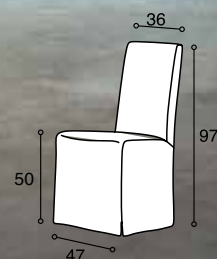

Sedia Sally con gonna lunga
Art. C93/009 Cat. A
Sally chair with long valance
Art. C93/009 Cat. A