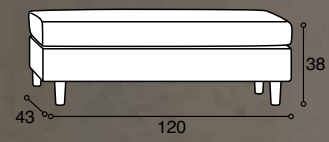

Panchetta Loulou
Art. D01/004 Cat. D
Loulou bench
Art. D01/004 Cat. D