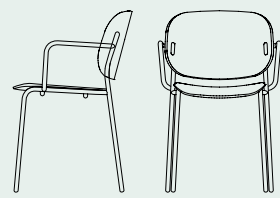

CB1991-E | 54x55,5 H81 HB65 cm