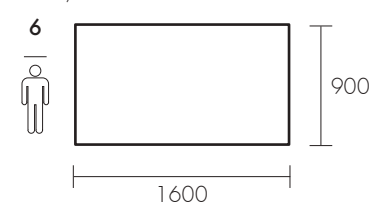

Dimensioni / Dimensions

Fisso / Fixed