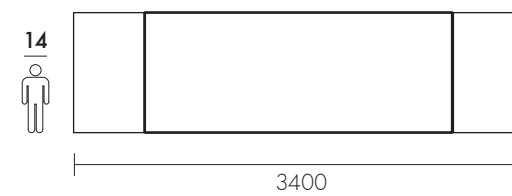

Fisso (2 allunghe) / Fixed (2 ext.)