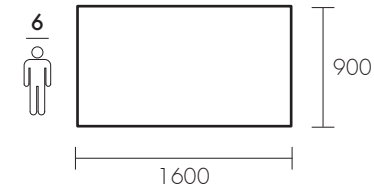

Dimensioni / Dimensions

Fisso / Fixed

Fisso (1 allunga) / Fixed (1 ext.)

Fisso (2 allunghe) / Fixed (2 ext.)