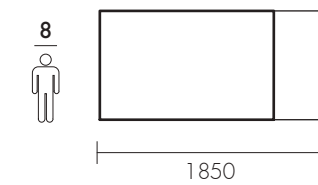

Legno Massello, spessore piano: 25 mm

Dimensione gamba: 130x65 mm

EXPANDABLE

Expandable table, with additional table top housed inside.

Expansion mechanism on iron runners.

Dimensions: H 750 mm

Distance between the two legs: W - 260 mm

Height from the floor: 645 mm

Hardwood; table top thickness: 25 mm

Table leg dimensions: 130x65 mm

100% Legno Massello - Ecofriendly Design

Dimensioni / Dimensions

Chiuso / Closed

Aperto (1 allunga) / Open (1 ext.)