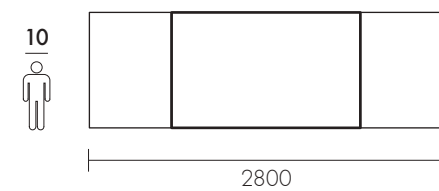

Fisso (2 allunghe) / Fixed (2 ext.)