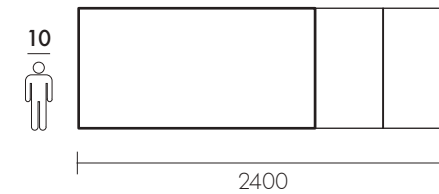

BASIC

ESTENSIBILE

EXTENDIBLE

Tavolo estensibile con 2 allunghe interne.
Struttura metallica con telaio meccanismo
estensibile in alluminio.

Extendable table with 2 internal extensions.
Metal structure with aluminum extendable
mechanism frame.

Profilo / profile
DRITTO

100% Legno Massello - Ecofriendly Design

Dimensioni / Dimensions

Chiuso / Closed

Aperto (1 allungha) / Open (1 ext.)

Aperto (2 allunghe) / Open (2 ext.)