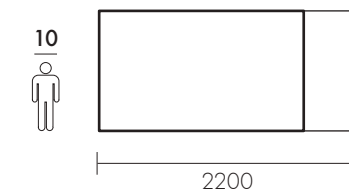

Legno Massello, spessore piano: 25 mm

Dimensione gamba: 130x65 mm

EXPANDABLE

Expandable table, with additional table top housed inside.

Expansion mechanism on iron runners.

Dimensions: H 750 mm

Distance between the two legs: W - 260 mm

Height from the floor: 645 mm

Hardwood; table top thickness: 25 mm

Table leg dimensions: 130x65 mm

100% Legno Massello - Ecofriendly Design

Dimensioni / Dimensions

Chiuso / Closed

Aperto (1 allunga) / Open (1 ext.)