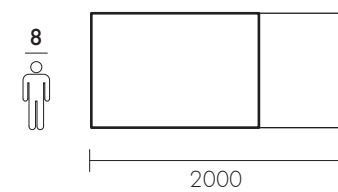

Fisso (1 allunga) / Fixed (1 ext.)