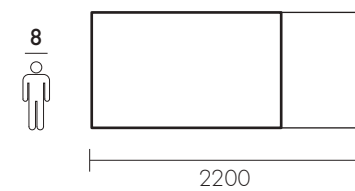

Fisso (1 allunga) / Fixed (1 ext.)