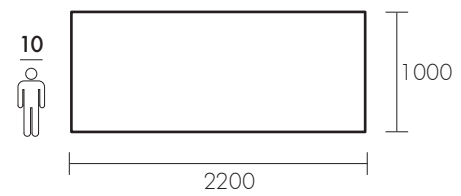

Fixed table, with two front-fastening
extensions, supplied separately,
together with fabric storage
bag.

Profilo / profile
DRITTO

100% Legno Massello - Ecofriendly Design

Dimensioni / Dimensions

Fisso / Fixed