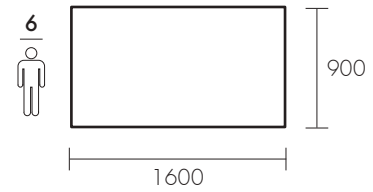

FISSO + ALLUNGHE

LEAFS

Tavolo fisso. Opzionale con una o due
prolunghe a fissaggio frontale;
fornite separate, corredate di sacca
in tessuto per riporle.

Fixed table, with two front-fastening
extensions, supplied separately,
together with fabric storage
bag.

Profilo / profile
DRITTO

100% Legno Massello - Ecofriendly Design

Dimensioni / Dimensions

Fisso / Fixed