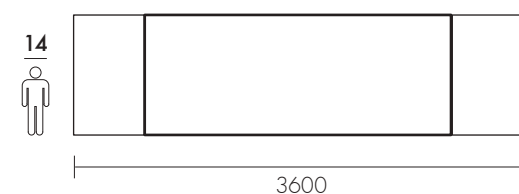

Fisso (2 allunghe) / Fixed (2 ext.)