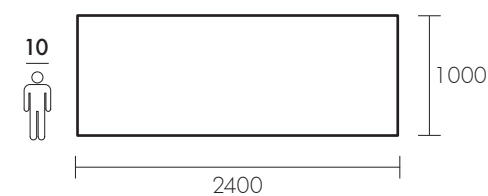

Dimensioni / Dimensions

Fisso / Fixed

Fisso (1 allunga) / Fixed (1 ext.)

Fisso (2 allunghe) / Fixed (2 ext.)