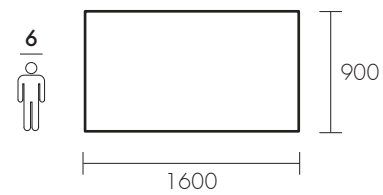

Legno Massello, spessore piano: 25 mm

Dimensione gamba: 130x65 mm

EXPANDABLE

Expandable table, with additional table top housed inside.

Expansion mechanism on iron runners.

Dimensions: H 750 mm

Distance between the two legs: W - 260 mm

Height from the floor: 645 mm

Hardwood; table top thickness: 25 mm

Table leg dimensions: 130x65 mm

100% Legno Massello - Ecofriendly Design

Dimensioni / Dimensions

Chiuso / Closed

Aperto (1 allunga) / Open (1 ext.)