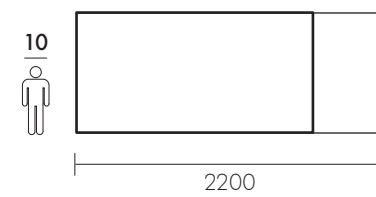

Aperto (1 allungha) / Open (1 ext.)