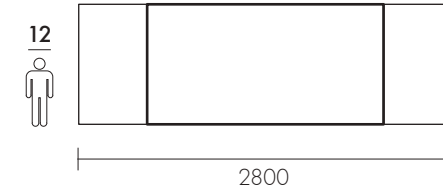

Fisso (2 allunghe) / Fixed (2 ext.)