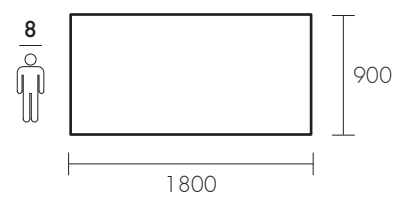

BASIC

ESTENSIBILE

EXTENDIBLE

Tavolo estensibile con 2 allunghe interne.
Struttura metallica con telaio meccanismo
estensibile in alluminio.

Extendable table with 2 internal extensions.
Metal structure with aluminum extendable
mechanism frame.

Profilo / profile
DRITTO

100% Legno Massello - Ecofriendly Design

Dimensioni / Dimensions

Chiuso / Closed

Aperto (1 allungha) / Open (1 ext.)

Aperto (2 allunghe) / Open (2 ext.)