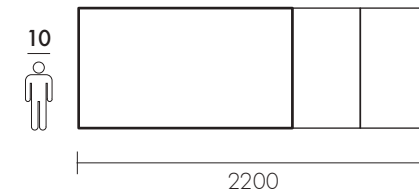

Aperto (2 allunghe) / Open (2 ext.)