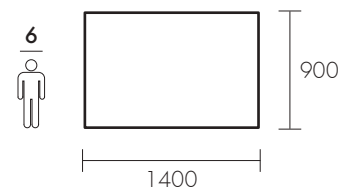

SQUARE

FISSO + ALLUNGHE

LEAFS

Tavolo fisso. Opzionale con una o due prolunghe a fissaggio frontale; fornite separate, corredate di sacca in tessuto per riporle.

Dimensioni: H 760 mm

Distanza tra le due gambe: L -240 mm

Altezza da terra a sottotavolo: 630 mm

Legno Massello, spessore piano: 40 mm

Dimensione gamba: 120x120 mm

Fixed table, with two front-fastening extensions, supplied separately, together with fabric storage bag.

Dimensions: H 760 mm

Distance between the two legs: W -240 mm

Height from the floor: 630 mm

Hardwood; table top thickness: 40 mm

Table leg dimensions: 120x120 mm

100% Legno Massello - Ecofriendly Design

Dimensioni / Dimensions

Fisso / Fixed