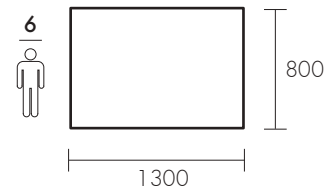

BASIC

ESTENSIBILE

EXTENDIBLE

Tavolo estensibile con 2 allunghe interne.
Struttura metallica con telaio meccanismo
estensibile in alluminio.

Extendable table with 2 internal extensions.
Metal structure with aluminum extendable
mechanism frame.

Profilo / profile
DRITTO

100% Legno Massello - Ecofriendly Design

Dimensioni / Dimensions

Chiuso / Closed

Aperto (1 allungha) / Open (1 ext.)

Aperto (2 allunghe) / Open (2 ext.)