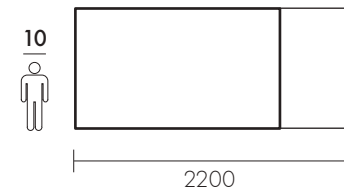

Dimensioni / Dimensions

Fisso / Fixed

Fisso (1 allunga) / Fixed (1 ext.)

Fisso (2 allunghe) / Fixed (2 ext.)