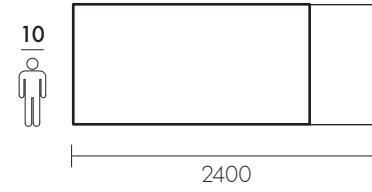

Fisso (1 allunga) / Fixed (1 ext.)