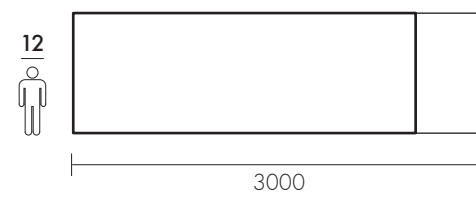

Fisso (1 allunga) / Fixed (1 ext.)