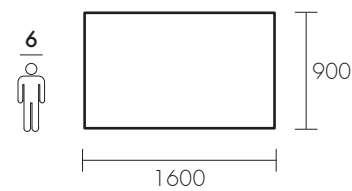

SQUARE

FISSO + ALLUNGHE

LEAFS

Tavolo fisso. Opzionale con una o due prolunghe a fissaggio frontale; fornite separate, corredate di sacca in tessuto per riporle.

Dimensioni: H 760 mm

Distanza tra le due gambe: L -240 mm

Altezza da terra a sottotavolo: 630 mm

Legno Massello, spessore piano: 40 mm

Dimensione gamba: 120x120 mm

Fixed table, with two front-fastening extensions, supplied separately, together with fabric storage bag.

Dimensions: H 760 mm

Distance between the two legs: W -240 mm

Height from the floor: 630 mm

Hardwood; table top thickness: 40 mm

Table leg dimensions: 120x120 mm

100% Legno Massello - Ecofriendly Design

Dimensioni / Dimensions

Fisso / Fixed