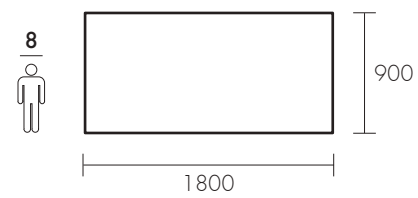

Legno Massello, spessore piano: 25 mm

Dimensione gamba: 130x65 mm

EXPANDABLE

Expandable table, with additional table top housed inside.

Expansion mechanism on iron runners.

Dimensions: H 750 mm

Distance between the two legs: W - 260 mm

Height from the floor: 645 mm

Hardwood; table top thickness: 25 mm

Table leg dimensions: 130x65 mm

100% Legno Massello - Ecofriendly Design

Dimensioni / Dimensions

Chiuso / Closed

Aperto (1 allunga) / Open (1 ext.)