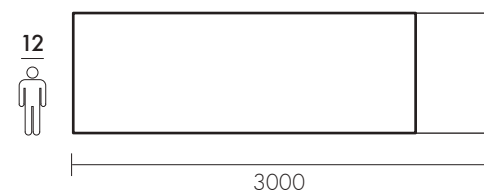

Fisso (1 allunga) / Fixed (1 ext.)