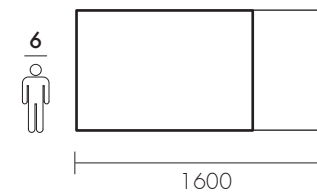

BASIC

ESTENSIBILE

EXTENDIBLE

Tavolo estensibile con 2 allunghe interne.
Struttura metallica con telaio meccanismo
estensibile in alluminio.

Extendable table with 2 internal extensions.
Metal structure with aluminum extendable
mechanism frame.

Profilo / profile
DRITTO

100% Legno Massello - Ecofriendly Design

Dimensioni / Dimensions

Chiuso / Closed

Aperto (1 allungha) / Open (1 ext.)

Aperto (2 allunghe) / Open (2 ext.)