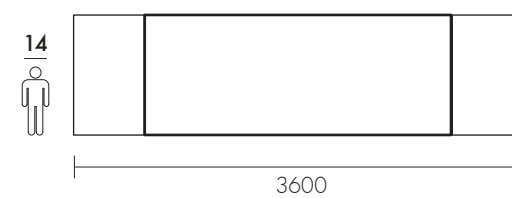

Fisso (2 allunghe) / Fixed (2 ext.)