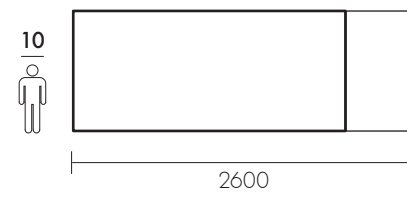

Fisso (1 allunga) / Fixed (1 ext.)