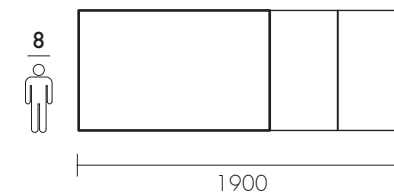

BASIC

ESTENSIBILE

EXTENDIBLE

Tavolo estensibile con 2 allunghe interne.
Struttura metallica con telaio meccanismo
estensibile in alluminio.

Extendable table with 2 internal extensions.
Metal structure with aluminum extendable
mechanism frame.

Profilo / profile
DRITTO

100% Legno Massello - Ecofriendly Design

Dimensioni / Dimensions

Chiuso / Closed

Aperto (1 allungha) / Open (1 ext.)

Aperto (2 allunghe) / Open (2 ext.)