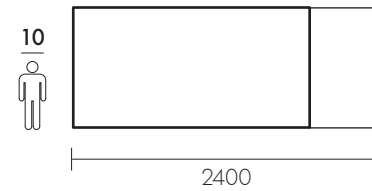

Dimensioni / Dimensions

Fisso / Fixed

Fisso (1 allunga) / Fixed (1 ext.)

Fisso (2 allunghe) / Fixed (2 ext.)