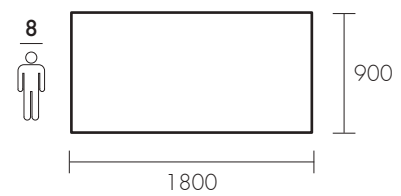

FISSO + ALLUNGHE

LEAFS

Tavolo fisso. Opzionale con una o due
prolunghe a fissaggio frontale;
fornite separate, corredate di sacca
in tessuto per riporle.

Fixed table, with two front-fastening
extensions, supplied separately,
together with fabric storage
bag.

Profilo / profile
DRITTO

100% Legno Massello - Ecofriendly Design

Dimensioni / Dimensions

Fisso / Fixed