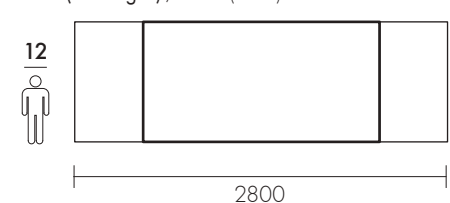

Fisso (2 allunghe) / Fixed (2 ext.)