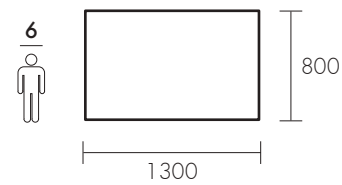

Legno Massello, spessore piano: 25 mm

Dimensione gamba: 130x65 mm

EXPANDABLE

Expandable table, with additional table top housed inside.

Expansion mechanism on iron runners.

Dimensions: H 750 mm

Distance between the two legs: W - 260 mm

Height from the floor: 645 mm

Hardwood; table top thickness: 25 mm

Table leg dimensions: 130x65 mm

100% Legno Massello - Ecofriendly Design

Dimensioni / Dimensions

Chiuso / Closed

Aperto (1 allunga) / Open (1 ext.)