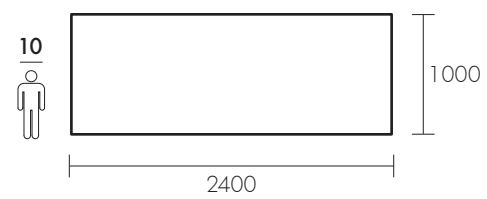

Fixed table, with two front-fastening
extensions, supplied separately,
together with fabric storage
bag.

Profilo / profile
DRITTO

100% Legno Massello - Ecofriendly Design

Dimensioni / Dimensions

Fisso / Fixed