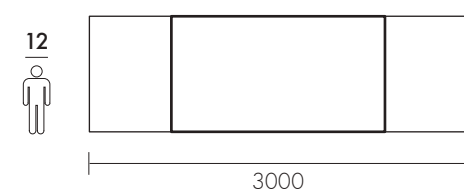

Fisso (2 allunghe) / Fixed (2 ext.)