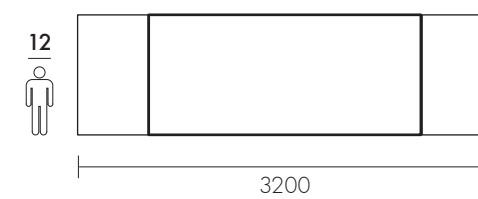

Fisso (2 allunghe) / Fixed (2 ext.)