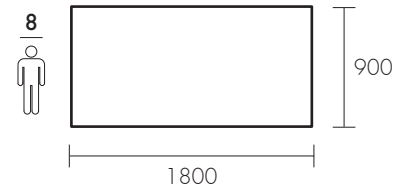

STYLE

FISSO + ALLUNGHE

LEAFS

Tavolo fisso. Opzionale con una o due prolunghe a fissaggio frontale; fornite separate, corredate di sacca in tessuto per riporle.

Fixed table, with two front-fastening extensions, supplied separately, together with fabric storage bag.

Profilo / profile
SCORTECCIATO

Profilo / profile
DRITTO

100% Legno Massello - Ecofriendly Design

Dimensioni / Dimensions

Fisso / Fixed