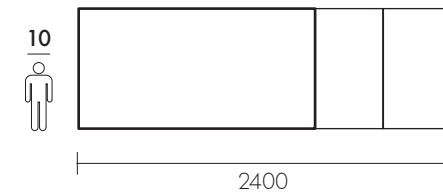

Aperto (2 allunghe) / Open (2 ext.)