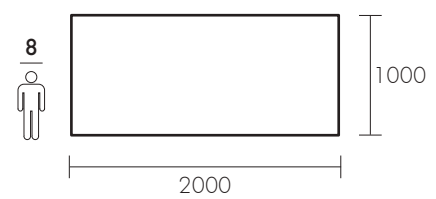

FISSO + ALLUNGHE

LEAFS

Tavolo fisso. Opzionale con una o due
prolunghe a fissaggio frontale;
fornite separate, corredate di sacca
in tessuto per riporle.

Fixed table, with two front-fastening
extensions, supplied separately,
together with fabric storage
bag.

Profilo / profile
DRITTO

100% Legno Massello - Ecofriendly Design

Dimensioni / Dimensions

Fisso / Fixed