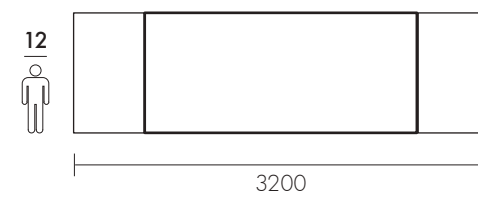

Fisso (2 allunghe) / Fixed (2 ext.)