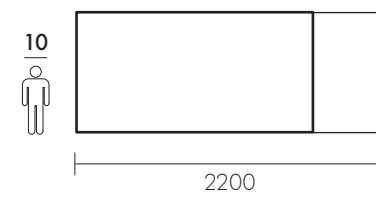

BASIC

ESTENSIBILE

EXTENDIBLE

Tavolo estensibile con 2 allunghe interne.
Struttura metallica con telaio meccanismo
estensibile in alluminio.

Extendable table with 2 internal extensions.
Metal structure with aluminum extendable
mechanism frame.

Profilo / profile
DRITTO

100% Legno Massello - Ecofriendly Design

Dimensioni / Dimensions

Chiuso / Closed

Aperto (1 allungha) / Open (1 ext.)

Aperto (2 allunghe) / Open (2 ext.)