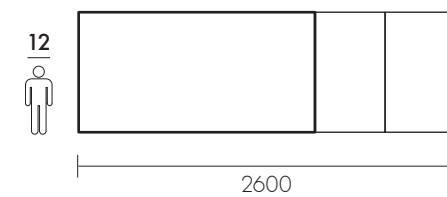

BASIC

ESTENSIBILE

EXTENDIBLE

Tavolo estensibile con 2 allunghe interne.
Struttura metallica con telaio meccanismo
estensibile in alluminio.

Extendable table with 2 internal extensions.
Metal structure with aluminum extendable
mechanism frame.

Profilo / profile
DRITTO

100% Legno Massello - Ecofriendly Design

Dimensioni / Dimensions

Chiuso / Closed

Aperto (1 allungha) / Open (1 ext.)

Aperto (2 allunghe) / Open (2 ext.)