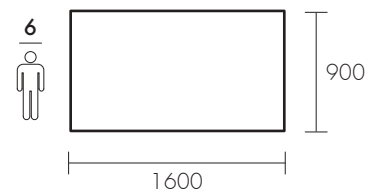

BASIC

ESTENSIBILE

EXTENDIBLE

Tavolo estensibile con 2 allunghe interne.
Struttura metallica con telaio meccanismo
estensibile in alluminio.

Extendable table with 2 internal extensions.
Metal structure with aluminum extendable
mechanism frame.

Profilo / profile
DRITTO

100% Legno Massello - Ecofriendly Design

Dimensioni / Dimensions

Chiuso / Closed

Aperto (1 allungha) / Open (1 ext.)

Aperto (2 allunghe) / Open (2 ext.)