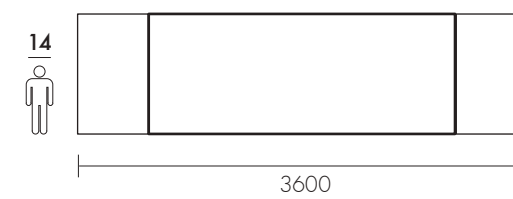

Fisso (2 allunghe) / Fixed (2 ext.)