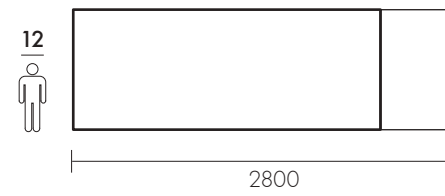

Fisso (1 allunga) / Fixed (1 ext.)