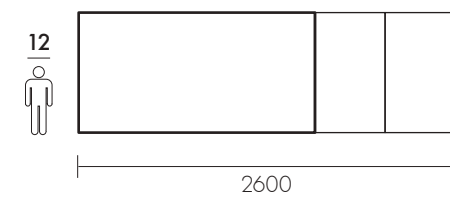

Aperto (2 allunghe) / Open (2 ext.)