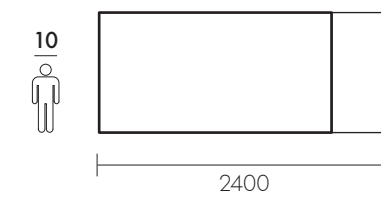

Legno Massello, spessore piano: 25 mm

Dimensione gamba: 130x65 mm

EXPANDABLE

Expandable table, with additional table top housed inside.

Expansion mechanism on iron runners.

Dimensions: H 750 mm

Distance between the two legs: W - 260 mm

Height from the floor: 645 mm

Hardwood; table top thickness: 25 mm

Table leg dimensions: 130x65 mm

100% Legno Massello - Ecofriendly Design

Dimensioni / Dimensions

Chiuso / Closed

Aperto (1 allunga) / Open (1 ext.)