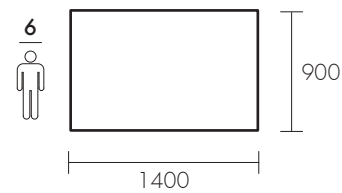

BASIC

ESTENSIBILE

EXTENDIBLE

Tavolo estensibile con 2 allunghe interne.
Struttura metallica con telaio meccanismo
estensibile in alluminio.

Extendable table with 2 internal extensions.
Metal structure with aluminum extendable
mechanism frame.

Profilo / profile
DRITTO

100% Legno Massello - Ecofriendly Design

Dimensioni / Dimensions

Chiuso / Closed

Aperto (1 allungha) / Open (1 ext.)

Aperto (2 allunghe) / Open (2 ext.)