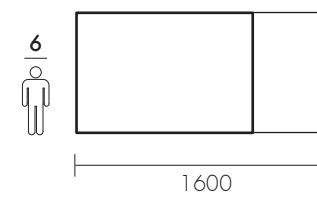

Aperto (1 allungha) / Open (1 ext.)