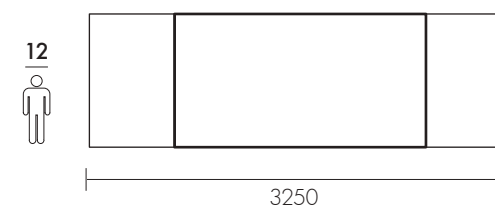

Fisso (2 allunghe) / Fixed (2 ext.)