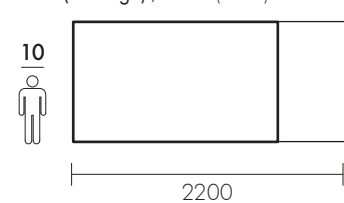

Fisso (1 allunga) / Fixed (1 ext.)