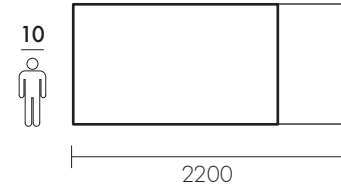

Fisso (1 allunga) / Fixed (1 ext.)