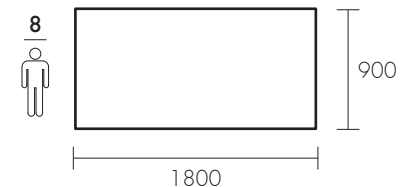

Dimensioni / Dimensions

Fisso / Fixed