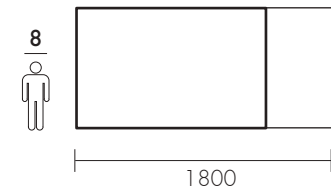

Aperto (1 allungha) / Open (1 ext.)