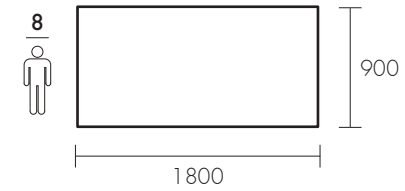

Dimensioni / Dimensions

Fisso / Fixed

Fisso (1 allunga) / Fixed (1 ext.)

Fisso (2 allunghe) / Fixed (2 ext.)