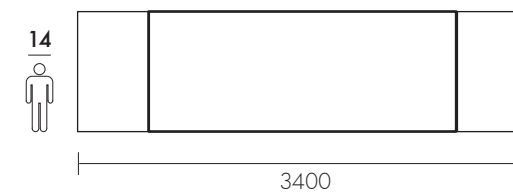

Fisso (2 allunghe) / Fixed (2 ext.)