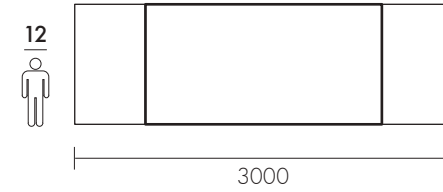

Fisso (2 allunghe) / Fixed (2 ext.)