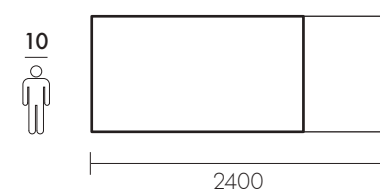

Fisso (1 allunga) / Fixed (1 ext.)