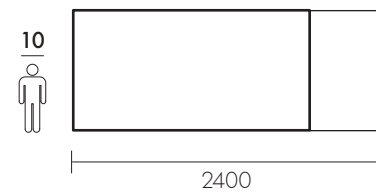

Fisso (1 allunga) / Fixed (1 ext.)