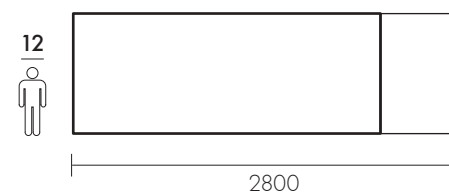

Fisso (1 allunga) / Fixed (1 ext.)