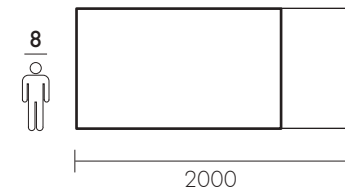

Aperto (1 allungha) / Open (1 ext.)