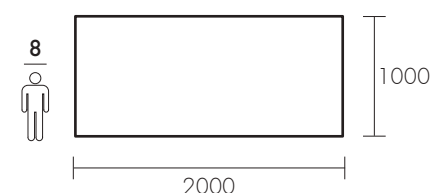

Dimensioni / Dimensions

Fisso / Fixed