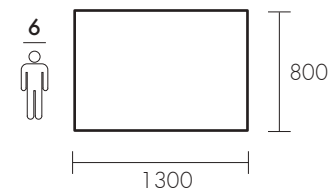

SHARP

ESTENSIBILE

EXTENDIBLE

Tavolo estensibile con 2 allunghe interne.
Struttura metallica con telaio meccanismo
estensibile in alluminio.

Extendable table with 2 internal extensions.
Metal structure with aluminum extendable
mechanism frame.

Profilo / profile
DRITTO

100% Legno Massello - Ecofriendly Design

Dimensioni / Dimensions

Chiuso / Closed