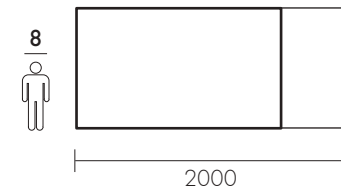

BASIC

ESTENSIBILE

EXTENDIBLE

Tavolo estensibile con 2 allunghe interne.
Struttura metallica con telaio meccanismo
estensibile in alluminio.

Extendable table with 2 internal extensions.
Metal structure with aluminum extendable
mechanism frame.

Profilo / profile
DRITTO

100% Legno Massello - Ecofriendly Design

Dimensioni / Dimensions

Chiuso / Closed

Aperto (1 allungha) / Open (1 ext.)

Aperto (2 allunghe) / Open (2 ext.)