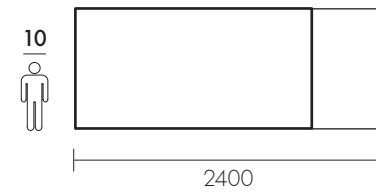

Dimensioni / Dimensions

Fisso / Fixed

Fisso (1 allunga) / Fixed (1 ext.)

Fisso (2 allunghe) / Fixed (2 ext.)