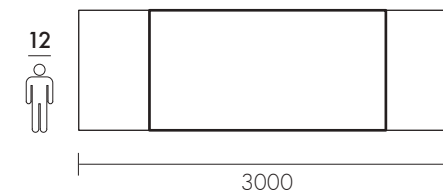

Fisso (2 allunghe) / Fixed (2 ext.)