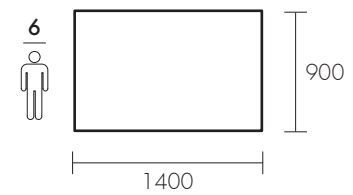

SHARP

ESTENSIBILE

EXTENDIBLE

Tavolo estensibile con 2 allunghe interne.
Struttura metallica con telaio meccanismo
estensibile in alluminio.

Extendable table with 2 internal extensions.
Metal structure with aluminum extendable
mechanism frame.

Profilo / profile
DRITTO

100% Legno Massello - Ecofriendly Design

Dimensioni / Dimensions

Chiuso / Closed