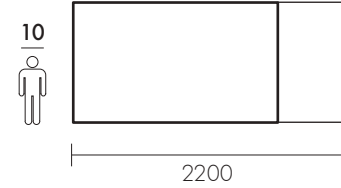

Dimensioni / Dimensions

Fisso / Fixed

Fisso (1 allunga) / Fixed (1 ext.)

Fisso (2 allunghe) / Fixed (2 ext.)