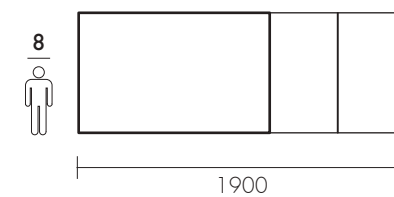

Aperto (2 allunghe) / Open (2 ext.)