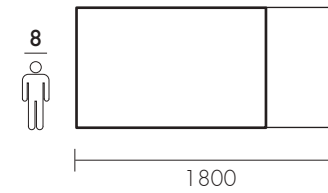

BASIC

ESTENSIBILE

EXTENDIBLE

Tavolo estensibile con 2 allunghe interne.
Struttura metallica con telaio meccanismo
estensibile in alluminio.

Extendable table with 2 internal extensions.
Metal structure with aluminum extendable
mechanism frame.

Profilo / profile
DRITTO

100% Legno Massello - Ecofriendly Design

Dimensioni / Dimensions

Chiuso / Closed

Aperto (1 allungha) / Open (1 ext.)

Aperto (2 allunghe) / Open (2 ext.)