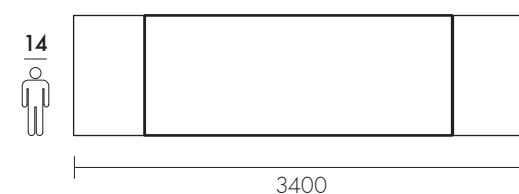

Fisso (2 allunghe) / Fixed (2 ext.)