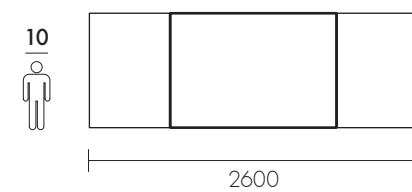

Fisso (2 allunghe) / Fixed (2 ext.)