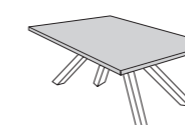

MELAMINICO LACCATO
LACQUERED MELAMINE