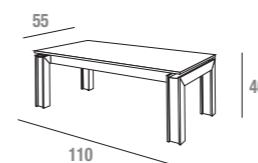

Letizia **TA374FB/FB**

Tavolino struttura in legno laccato Bianco Opaco, inserto gamba e piano in HPL Bianco Frassino
Coffee table with Matt White lacquered wood legs with White Ash insert and White Ash HPL top
Petit table structure en bois laque Blanc Opaque, insert jumb et plan HPL Blanc Frêne