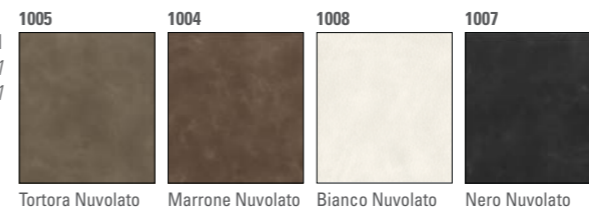

Miami

MADE IN ITALY

Vedi pag. 241
See page 241
Voir page 241