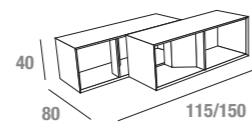

Lego 4113BI + 4113FT

Tavolino Bianco Opaco + Tortora poro aperto
Matt White + Open pore Turtledove coffee table
Petit table Blanchè Opaque + Tourtouelle pore ouverte