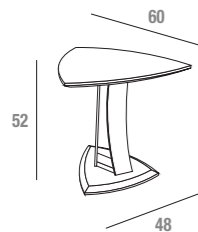

Emma **TA373TO**

Tavolino accanto divano laccato Tortora  
*Turtledove coffee table near sofa*  
Petit table à côté canapé laque Tourterelle

Letizia **TA374RV/RV**

Tavolino struttura in legno laccato Bianco Opaco, inserto gamba e piano in HPL Rovere Visone  
 Coffee table with Matt White lacquered wood legs with Mink Oak insert and Mink Oak HPL top  
 Petit table structure en bois laque Blanc Opaque, insert jamb et plan HPL Rouvre Vison