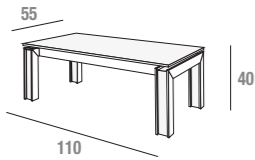

Emma **TA373TO**

Tavolino accanto divano laccato Tortora  
*Turtledove coffee table near sofa*  
Petit table à côté canapé laque Tourterelle

Letizia **TA374RV/RV**

Tavolino struttura in legno laccato Bianco Opaco, inserto gamba e piano in HPL Rovere Visone  
 Coffee table with Matt White lacquered wood legs with Mink Oak insert and Mink Oak HPL top  
 Petit table structure en bois laque Blanc Opaque, insert jamb et plan HPL Rouvre Vison