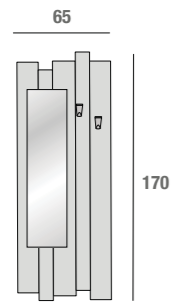

Zoe

Zoe Composizione con Specchio in rovere massiccio
Composition with solid oak and mirror
Composition avec miroir et chêne massif

comp. 621