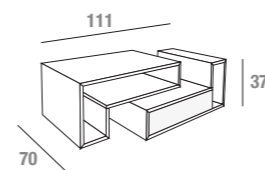

Marika **TA361B/AG + TA361B/BG**

Tavolino Bianco Lucido (in foglia acrilica)
Glossy White coffee table (acrylic foil)
Petit table Blanc Brillant (en feuille acrylique)

Marika **TA361B/AG + TA361B/BC + CA361R**

Tavolino Bianco Lucido con frontale cassetto Rosso (in foglia acrilica)
Glossy White coffee table with Red drawer (acrylic foil)
Petit table Blanc Brillant avec tiroir Rouge (en feuille acrylique)