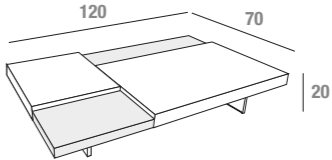

Erica **TA360BL/ARD**

Tavolino Bianco Lucido + finitura Ardesia
Glossy White coffee table + Slate-finish detail
Table Blanche Brillant + finition Ardoise