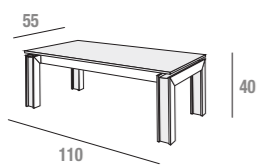

Emma **TA373TO**

Tavolino accanto divano laccato Tortora  
*Turtledove coffee table near sofa*  
Petit table à côté canapé laque Tourterelle

Letizia **TA374RV/RV**

Tavolino struttura in legno laccato Bianco Opaco, inserto gamba e piano in HPL Rovere Visone  
 Coffee table with Matt White lacquered wood legs with Mink Oak insert and Mink Oak HPL top  
 Petit table structure en bois laque Blanc Opaque, insert jamb et plan HPL Rouvre Vison