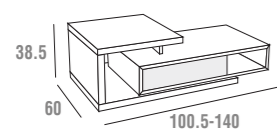

Mary **TA365BL + TA366BL + CA361V**

Tavolino con basamento finitura Bianco Lucido e frontale cassetto finitura Viola
Coffee table with Glossy White finished base and Purple drawer
Petit table avec base finition Blanc Brillant et le devant tiroir finition Violette