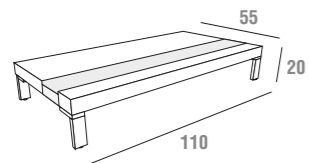

Eva TA349W/16N + GAMETAL2

Tavolino Bianco con vetro Nero
White coffee table with Black glass
Petit table Blanc avec verre Noir

Eva TA349M/16W + GAMETAL3

Tavolino Rovere Moro con vetro Bianco
Dark Oak coffee table with White glass
Petit table Rouvre Foncé avec verre Blanc

Eva