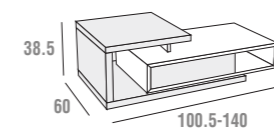

Mary **TA365PN + TA336BL + CA361PN**

Tavolino con basamento e frontale cassetto finitura Porfido Nero
Coffee table with Black Porphyry finished base and drawer
Petit table avec base et le devant tiroir finition Porphyre Noir

Mary **TA365EST + TA366BL + CA361EST**

Tavolino con basamento e frontale cassetto finitura Esterel
Coffee table with Esterel finished base and drawer
Petit table avec base et le devant tiroir finition Esterel