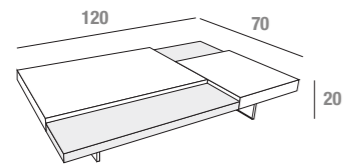

Erica **TA360FB/EST**

Tavolino Bianco Frassino + finitura Pietra "Esterel"
Ashwood White coffee table + "Esterel" Stone detail
Petit table en Blanche Frêne + finition Pierre "Esterel"

Erica

Erica Un importante dettaglio. Venature bianche per condurre l'occhio attraverso lo spazio.
An important detail. White veins to lead the eye through the space.
Un détail important. Veines blanches pour mener l'oeil à travers l'espace.