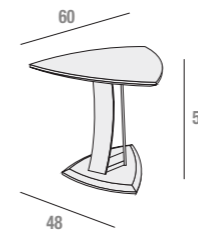

Emma **TA373TO**

Tavolino accanto divano laccato Tortora  
*Turtledove coffee table near sofa*  
Petit table à côté canapé laque Tourterelle

Letizia **TA374RV/RV**

Tavolino struttura in legno laccato Bianco Opaco, inserto gamba e piano in HPL Rovere Visone  
 Coffee table with Matt White lacquered wood legs with Mink Oak insert and Mink Oak HPL top  
 Petit table structure en bois laque Blanc Opaque, insert jamb et plan HPL Rouvre Vison