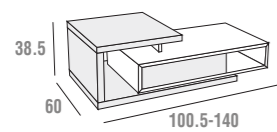

Mary **TA365EST + TA366BL + CA361EST**

Tavolino con basamento e frontale cassetto finitura Esterel
Coffee table with Esterel finished base and drawer
Petit table avec base et le devant tiroir finition Esterel