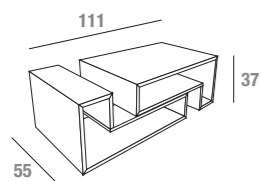

Marika **TA361B/AG + TA361B/BC + CA361R**

Tavolino Bianco Lucido con frontale cassetto Rosso (in foglia acrilica)
Glossy White coffee table with Red drawer (acrylic foil)
Petit table Blanc Brillant avec tiroir Rouge (en feuille acrylique)