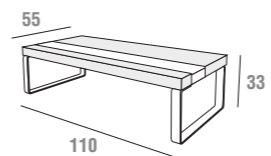

Eva TA349W/16N + GAMETAL2

Tavolino Bianco con vetro Nero
White coffee table with Black glass
Petit table Blanc avec verre Noir