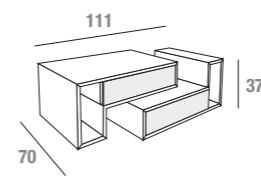

Marika TA361B/AC + TA361B/BC + CA361G (n°2)

Tavolino Bianco Lucido con 2 frontali cassetti Grigi (in foglia acrilica)
Glossy White coffee table with 2 Gray drawers (acrylic foil)
Petit table Blanc Brillant avec 2 tiroirs Gris (en feuille acrylique)