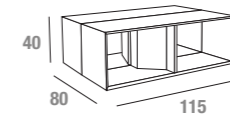

Lego 4113BI + 4113FT

Tavolino Bianco Opaco + Tortora poro aperto
Matt White + Open pore Turtledove coffee table
Petit table Blanchè Opaque + Tourtouelle pore ouverte

Lego