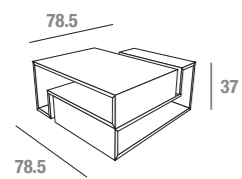

Marika TA361B/AG + TA361B/BG

Tavolino Bianco Lucido (in foglia acrilica)
Glossy White coffee table (acrylic foil)
Petit table Blanc Brillant (en feuille acrylique)