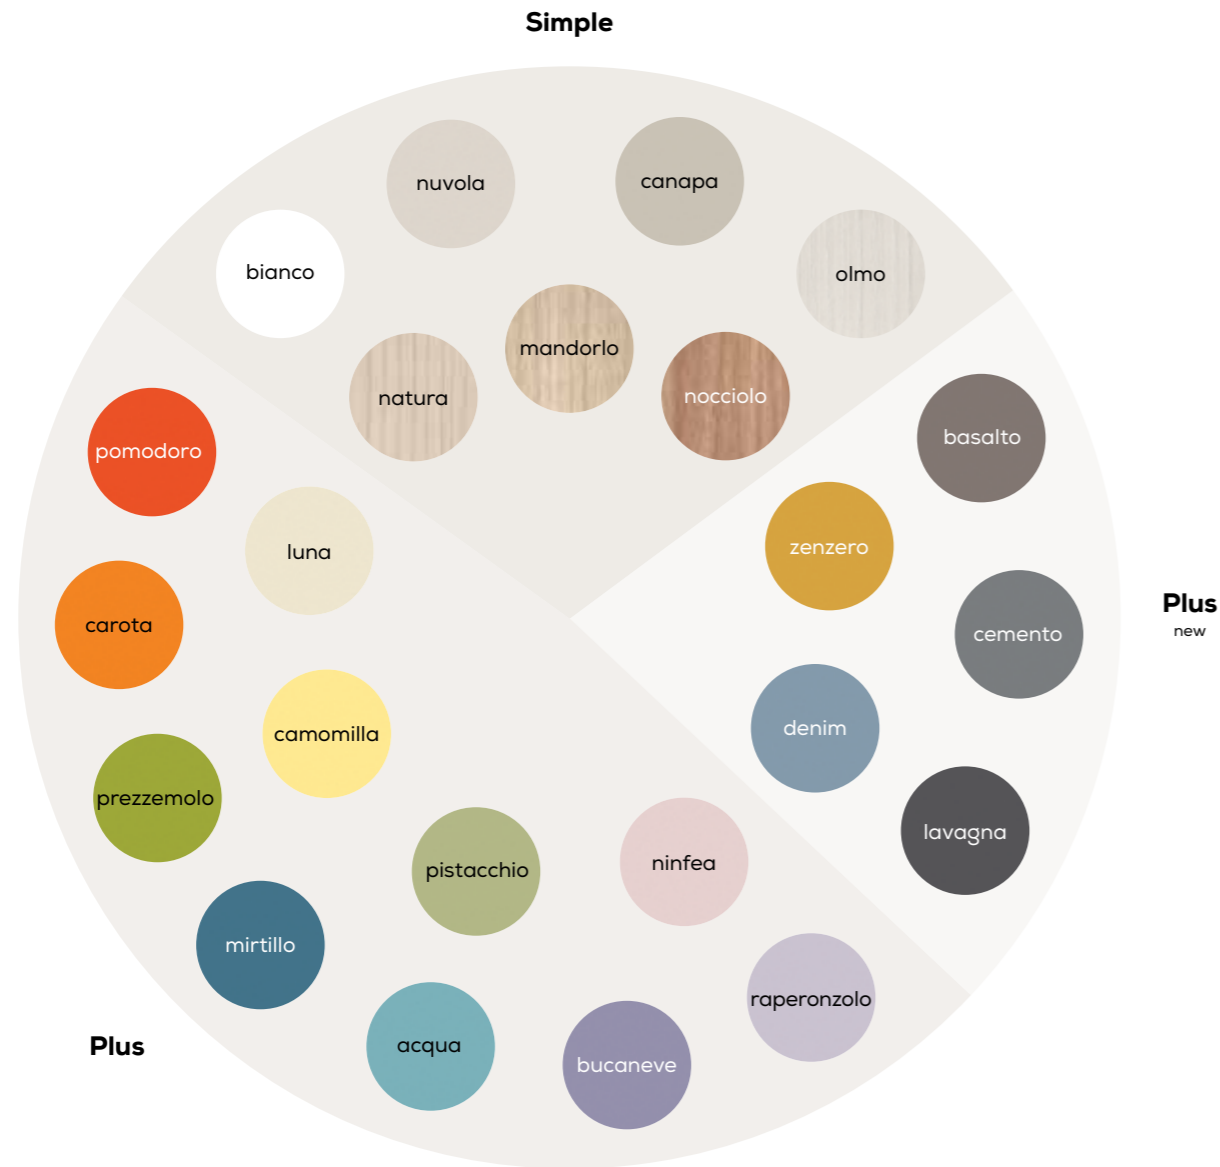

FINITURE

– FINISHES

Scegliamo colori ispirati alla natura e alle sue sfumature e li portiamo dappertutto, anche dentro gli armadi, per personalizzare gli arredi fino alle singole componenti.

We choose colours inspired by nature and its nuances and we introduce them everywhere, even inside wardrobes, to give our furniture a custom look, right down to its individual parts.

TESSUTI

– FABRICS

I tessuti rendono più morbida e calda qualsiasi camera. I colori dei tessuti sono pensati per abbinarsi alle finiture degli arredi, le consistenze per renderne piacevole il contatto.

Fabrics make any bedroom softer and warmer. The colours of the fabrics have been chosen to go with the furniture finishes, while textures have been designed to make them beautiful to touch.