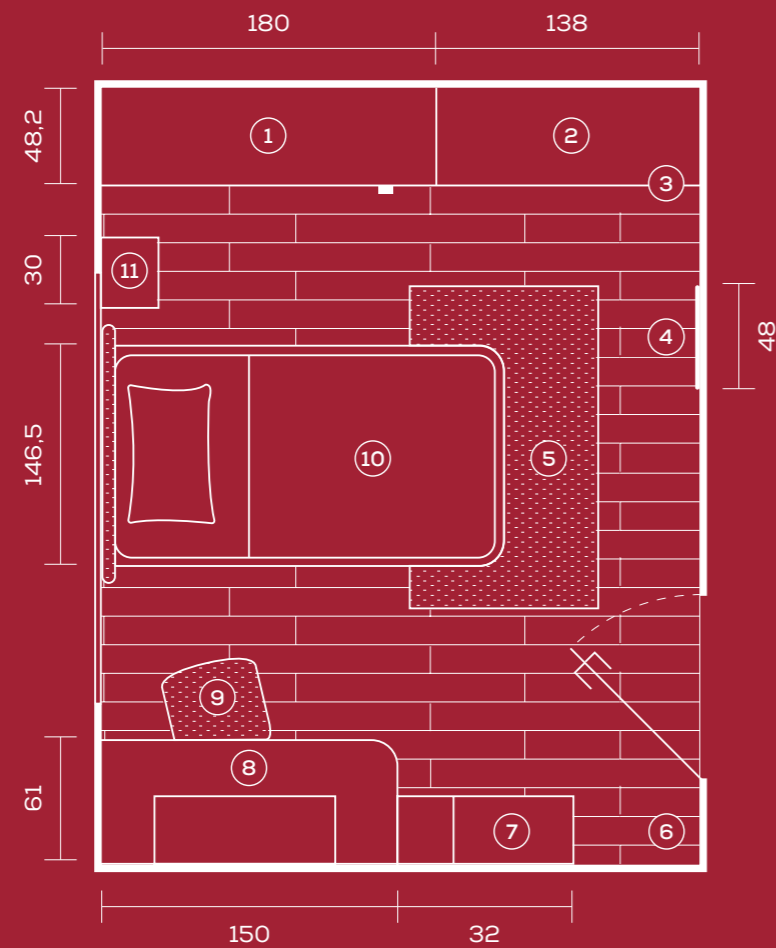

SPACE 5 ^x

^x
Dimensioni stanza
Room dimensions in cm
320 x 415

1. armadio battente / hinged door wardrobe Graphic	3. boiserie con mensole / wall panelling with shelves Wally	6. carta da parati / wallpaper Od	9. sedia / chair Tak
2. ponte battente / hinged door bridging unit	4. specchio / mirror Giro	7. casellari / wall units Luce	10. letto / bed Tube
	5. tappeto / rug Stars blue	8. scrivania sagomata / shaped desk	11. casellario / wall unit Tynn

mare

ciliegia

bianco

mandorlo

graphic

Sammy
T253

Braid
T231

Chi vive qui? Samuele.
Who lives here? Samuele.