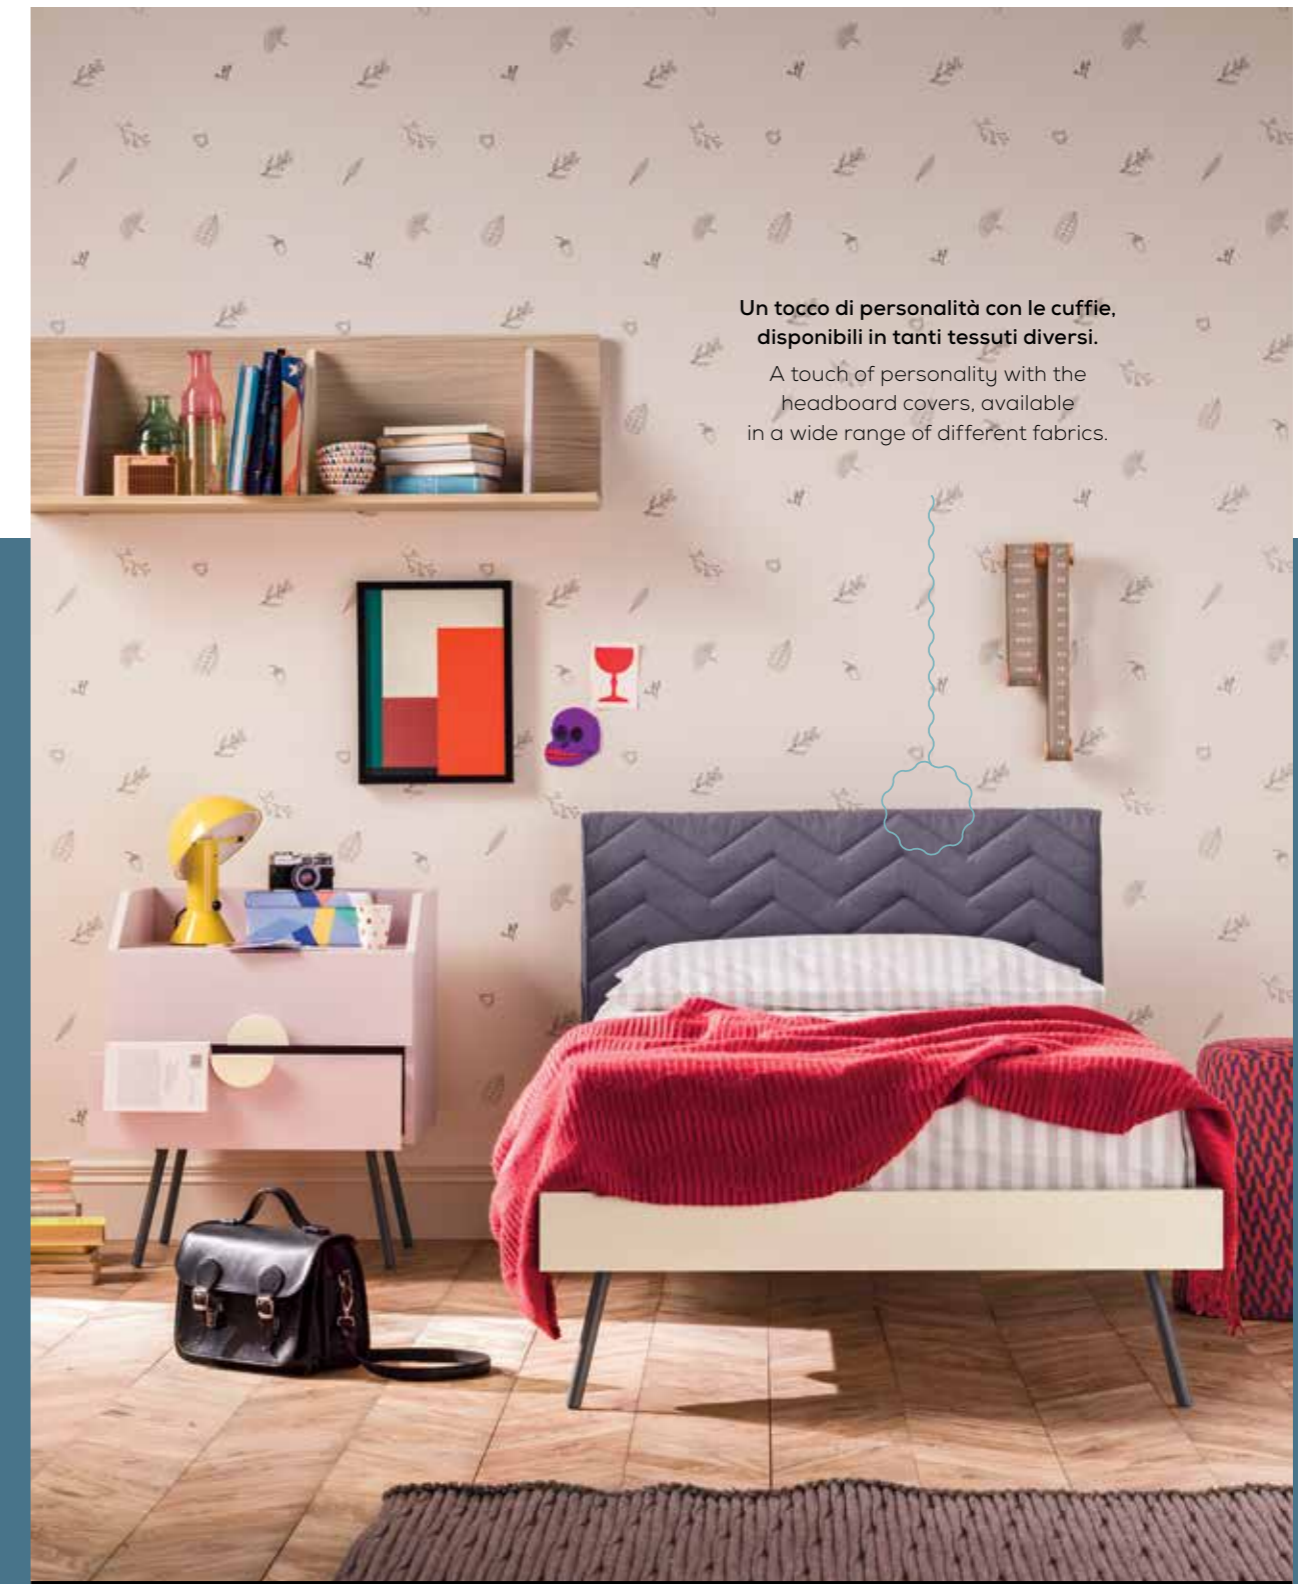

MY BED

Nuk + cuffia / headboard cover **Ziggy**
+ gambe / legs **Laby**

FOR TEENS!