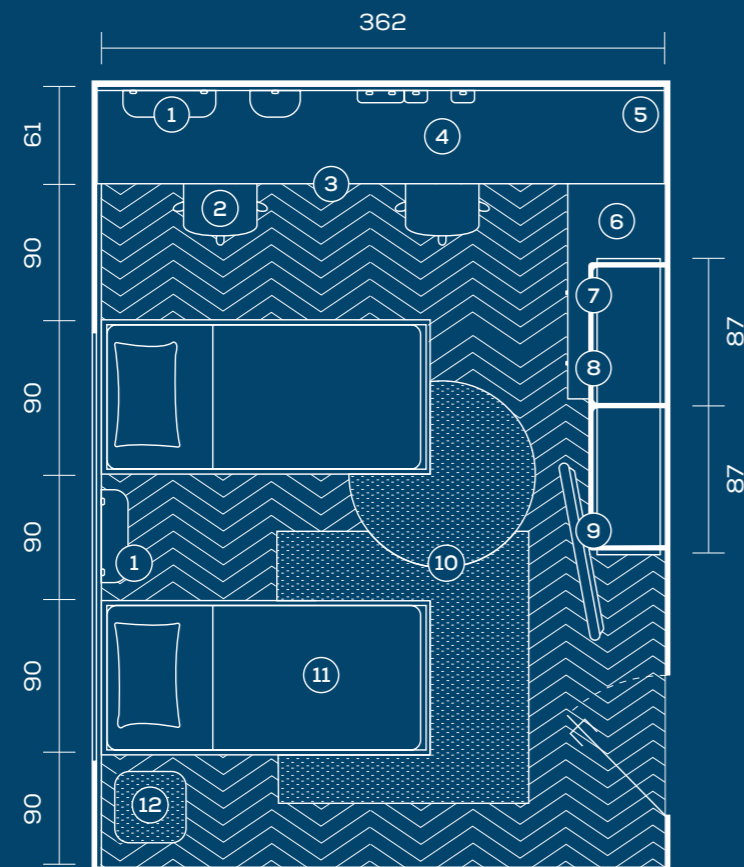

SPACE 2 ^x

^x
Dimensioni stanza
Room dimensions in cm
362 x 511

1. boiserie / wall panelling
  Becky + Dots con accessori /
  with accessories
2. sedie / chairs **Tak**
3. cassetiera con ruote /
  drawer unit on castors

4. scrittoio sagomato /
  shaped desk
5. carta da parati /
  wallpaper **Galaxy beige**
6. basi contenitore /
  base storage units

7. appendiabiti / hanging
  rods **Loop**
8. ganci appendiabiti /
  coat hooks **Loop**
9. staffa porta TV orientabile /
  tilt and turn TV bracket **Loop**

10. tappeti / rugs
  Matrix blue + Sketch
11. letti turca / platform beds
12. pouf / ottoman **Cube**

nuvola

papaya

mare

legno
naturale

Shock
T194

Lecter
T312

Chi vive qui? Carlo e Lucas.
Who lives here? Carlo and Lucas.