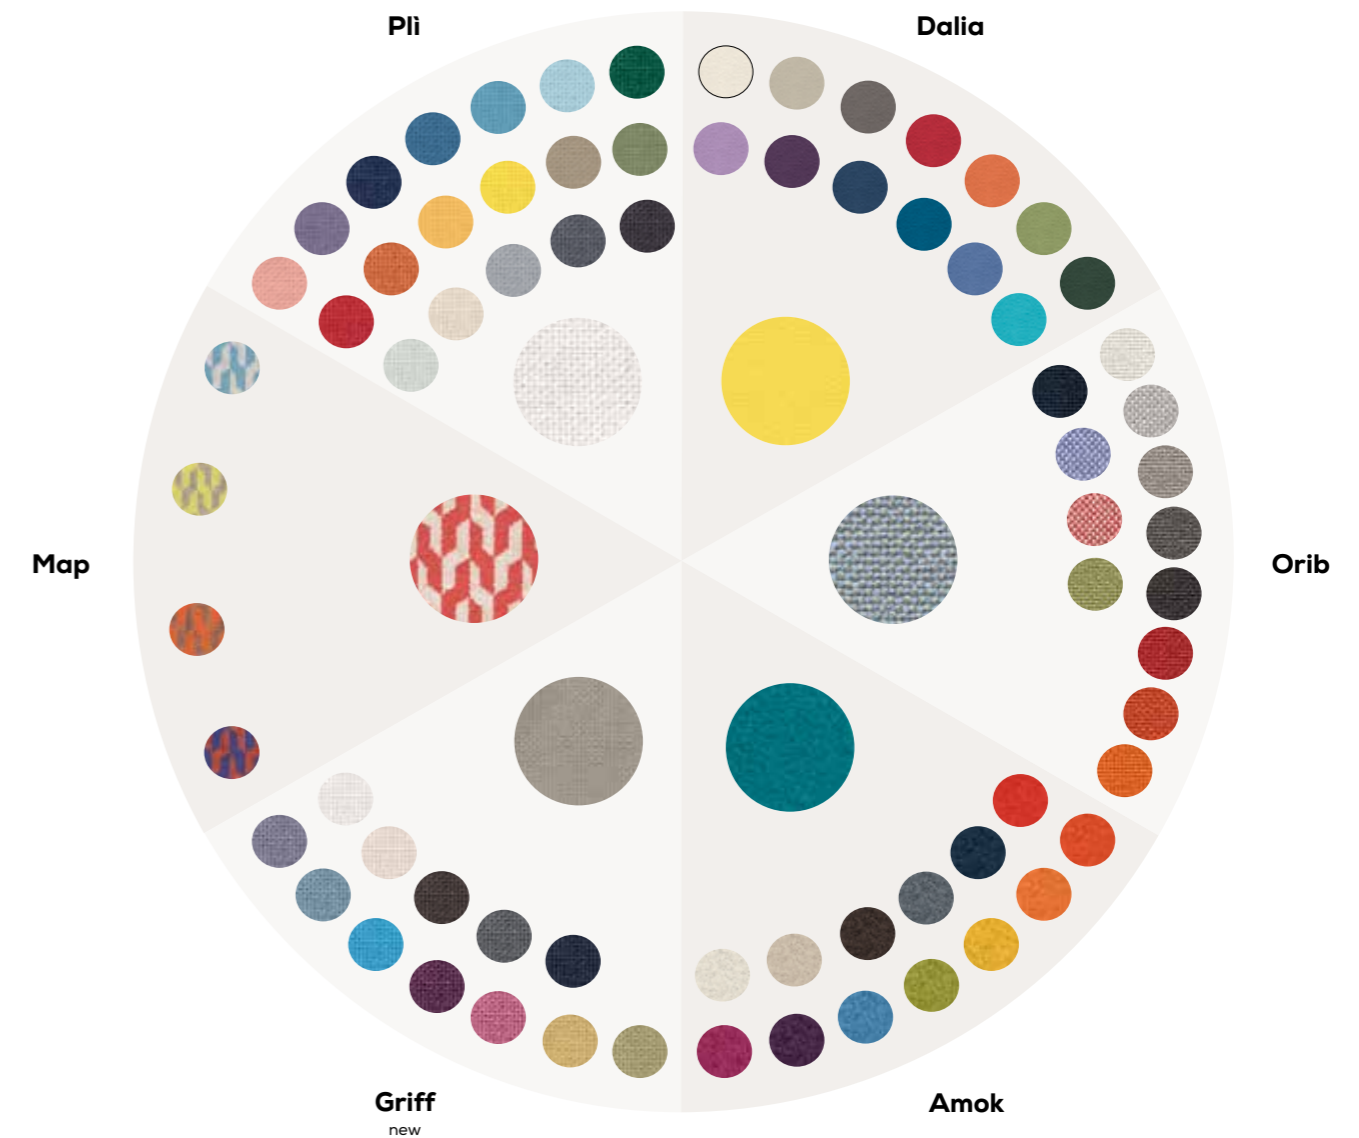

FINITURE

– FINISHES

Scegliamo colori ispirati alla natura e alle sue sfumature e li portiamo dappertutto, anche dentro gli armadi, per personalizzare gli arredi fino alle singole componenti.

We choose colours inspired by nature and its nuances and we introduce them everywhere, even inside wardrobes, to give our furniture a custom look, right down to its individual parts.

TESSUTI

– FABRICS

I tessuti rendono più morbida e calda qualsiasi camera. I colori dei tessuti sono pensati per abbinarsi alle finiture degli arredi, le consistenze per renderne piacevole il contatto.

Fabrics make any bedroom softer and warmer. The colours of the fabrics have been chosen to go with the furniture finishes, while textures have been designed to make them beautiful to touch.