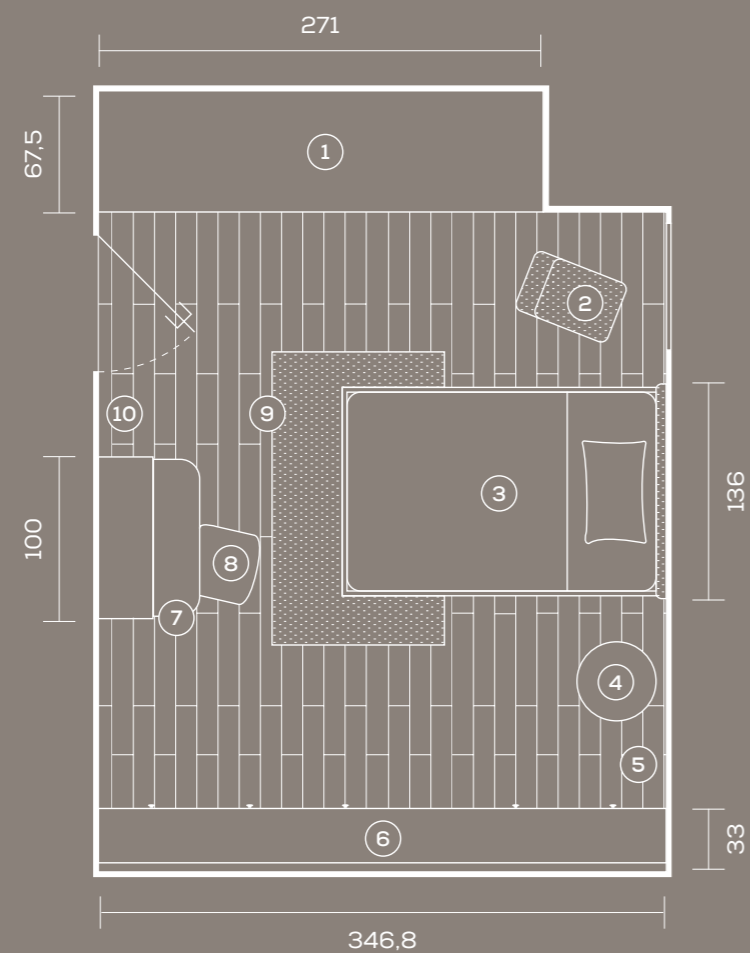

# SPACE 6 <sup>x</sup>

<sup>x</sup>  
 Dimensioni stanza  
 Room dimensions in cm  
 348 x 520

1. armadio scorrevole / sliding door wardrobe **Lila**

2. pouf / ottoman **Klove**

3. letto a baldacchino / four-poster bed **Kap**