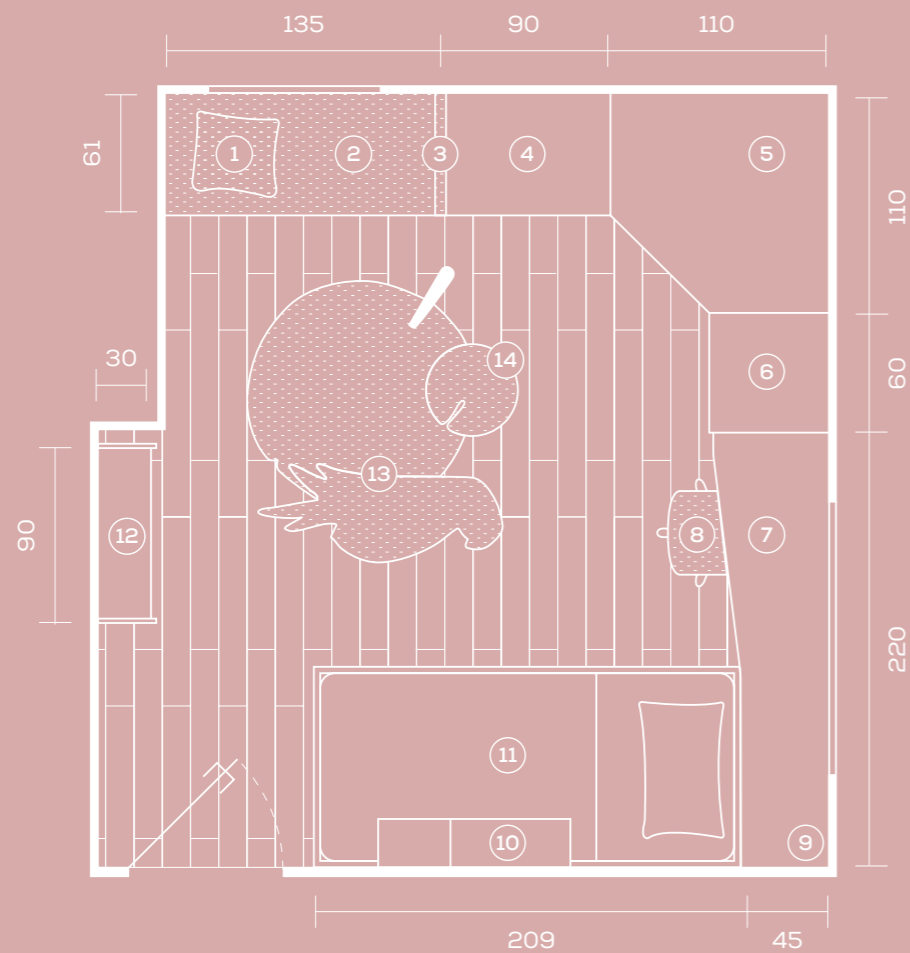

SPACE 7 ^x

^x
Dimensioni stanza
Room dimensions in cm
372 x 396

1.
cuscini / cushions **Tinny**

2.
sedile imbottito / padded seat +
basi contenitore / base
storage units

3.
terminale / end unit **Pann**

4.
armadio battente /
hinged door wardrobe

5.
angolo spogliatoio /
corner walk-in closet

6.
terminale / end unit **Den**

7.
scrivania sagomata /
shaped desk

8.
sedia / chair **Pod**

9.
carta da parati /
wallpaper **Crossy orange**

10.
casellari / wall units **Cloud**

11.
letto attrezzato / equipped bed

12.
mensola / shelf **Poppy**

13.
tappeti / rugs **Parrot + Apple**

14.
pouf / ottoman **Noel**

rosa

bianco

nociolo

legno
naturale

Peck
T125

Peck
T128

Braid
T225

Chi vive qui? Dora.
Who lives here? Dora.