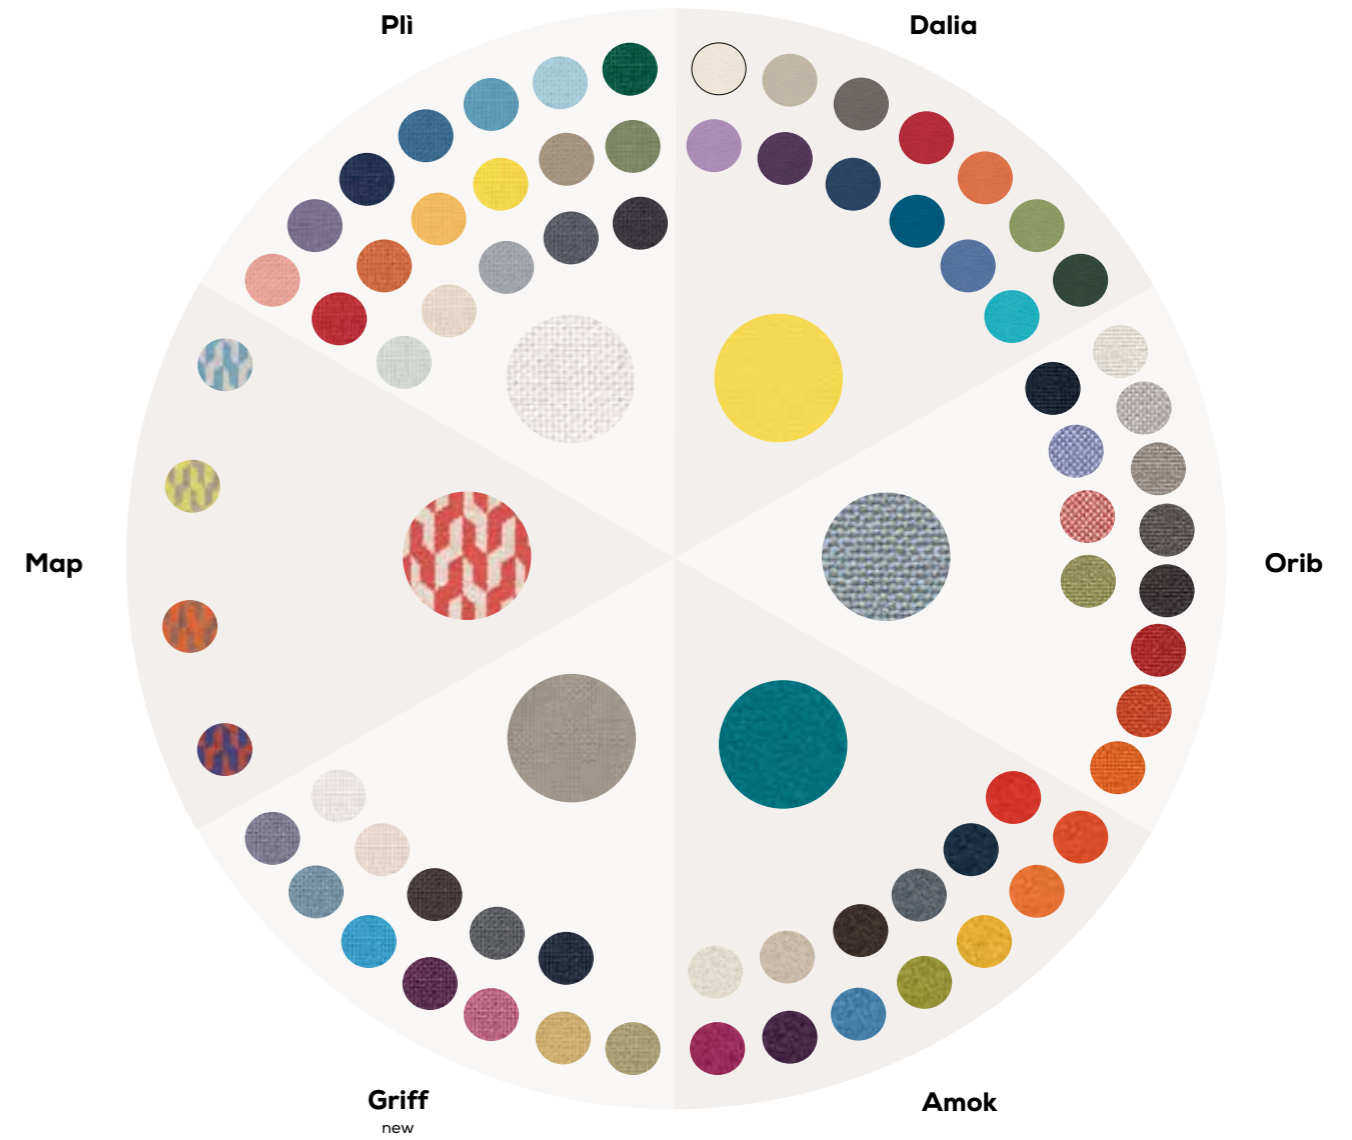

TESSUTI

– FABRICS

I tessuti rendono più morbida e calda qualsiasi camera. I colori dei tessuti sono pensati per abbinarsi alle finiture degli arredi, le consistenze per renderne piacevole il contatto.

Fabrics make any bedroom softer and warmer. The colours of the fabrics have been chosen to go with the furniture finishes, while textures have been designed to make them beautiful to touch.