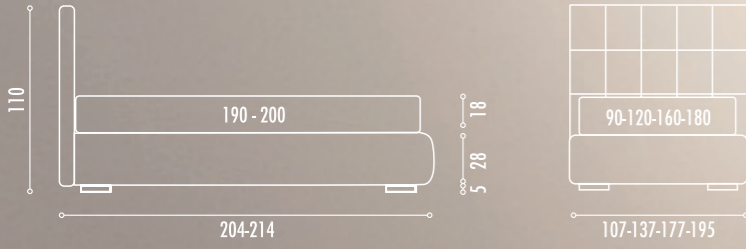

VICTOR H.28 BOX

Letto Victor trapuntato piazza e mezza 120x200
giroletto 28 box double moving Art. B51/009 Cat. B

Victor quilted large single bed with double movement
container base 120x200 bedstead 28 h Art. B51/009 Cat. B