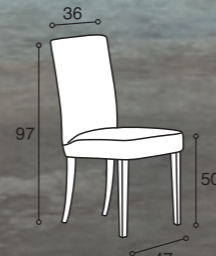

Sedia Sally
Art. C93/009 Cat. A
Sally chair
Art. C93/009 Cat. A