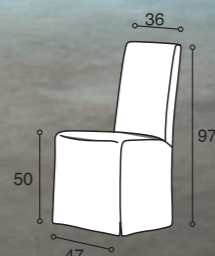

Pouf Soft rotondo Ø 70  
Art. C98/002 Cat. D

Soft round footstool Ø 70  
Art. C98/002 Cat. D

Pouf Soft quadrato 70x70  
Art. C12/006 Cat. B

Soft square footstool 70x70  
Art. C12/006 Cat. B

Poltrona Tea  
Art. C93/011 Cat. A  
Tea chair  
Art. C93/011 Cat. A

Sedia Sally con gonna lunga  
Art. C93/009 Cat. A  
Sally chair with long valance  
Art. C93/009 Cat. A

Sedia Sally  
Art. C93/009 Cat. A  
Sally chair  
Art. C93/009 Cat. A

TAVOLINI SIMPLIT  
SMALL TABLES SIMPLIT